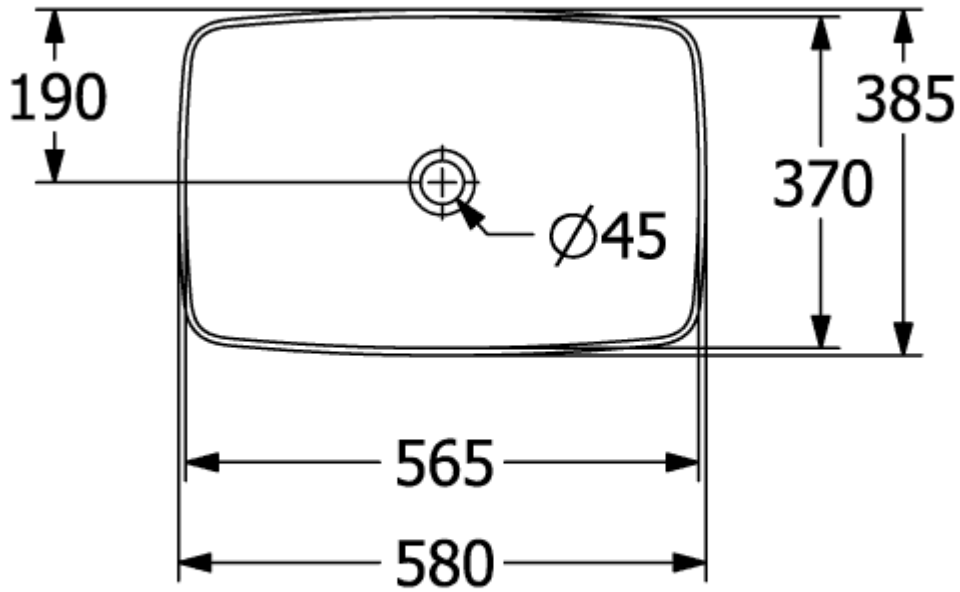

TECHNICAL DRAWINGS

417258BCT8