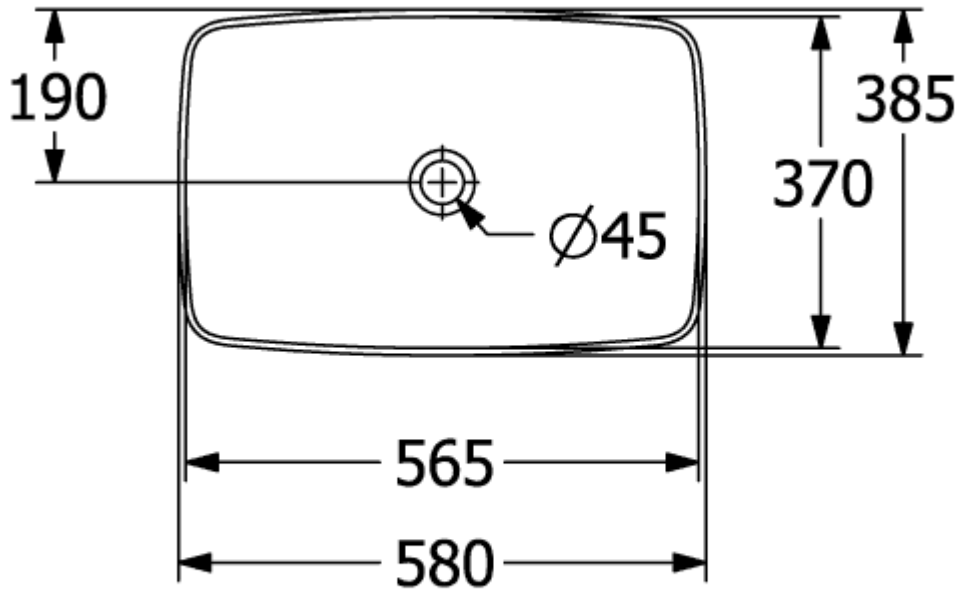

ARTIS SURFACE-MOUNTED WASHBASIN RECTANGLE

PRODUCT INFORMATION

Article title	Villeroy & Boch Artis Surface-mounted washbasin, 580 x 385 x 130 mm, Rust, without overflow
Article number	417258BCW8
Assembly / Assembly type	Surface-mounted
Scope of delivery	1 x surface-mounted washbasin , 1 x fastening set
Depth in mm	385
Width in mm	580
Height in mm	130
Interior depth	105
Collection	Artis
Tap fitting / Tap hole information	Please note: unclosable outlet valve must be used with models without overflow
Suitable for	Wall-mounted tap fittings, Matching Villeroy&Boch furniture Tap fitting with raised base
Material	TitanCeram
surface	glossy
Colour name	Rust
With overflow	No
Shape	Rectangle
Colour designation	Rust
Antibacterial surface (with AntiBac)	No
Easy surface cleaning (CeramicPlus)	No
Underside of washbasin	unpolished
Number of bowls	1

TECHNICAL DRAWINGS

417258BCW8

417258BCW8