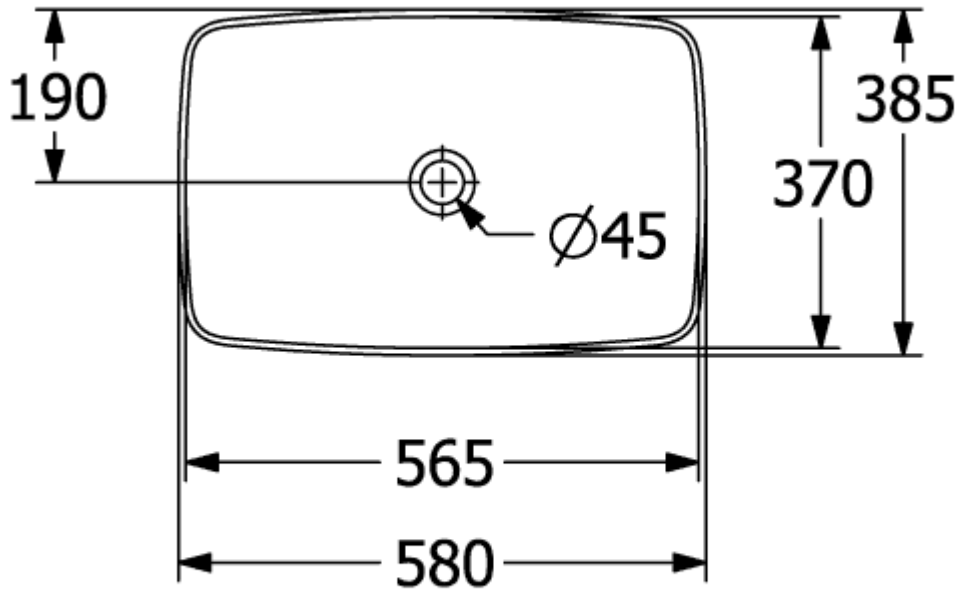

ARTIS SURFACE-MOUNTED WASHBASIN RECTANGLE

PRODUCT INFORMATION

Article title	Villeroy & Boch Artis Surface-mounted washbasin, 580 x 385 x 130 mm, Indian Summer, without overflow
Article number	417258BCW9
Assembly / Assembly type	Surface-mounted
Scope of delivery	1 x surface-mounted washbasin , 1 x fastening set
Depth in mm	385
Width in mm	580
Height in mm	130
Interior depth	105
Collection	Artis
Tap fitting / Tap hole information	Please note: unclosable outlet valve must be used with models without overflow
Suitable for	Wall-mounted tap fittings, Matching Villeroy&Boch furniture Tap fitting with raised base
Material	TitanCeram
surface	glossy
Colour name	Indian Summer
With overflow	No
Shape	Rectangle
Colour designation	Indian Summer
Antibacterial surface (with AntiBac)	No
Easy surface cleaning (CeramicPlus)	No
Underside of washbasin	unpolished
Number of bowls	1

TECHNICAL DRAWINGS

417258BCW9

417258BCW9