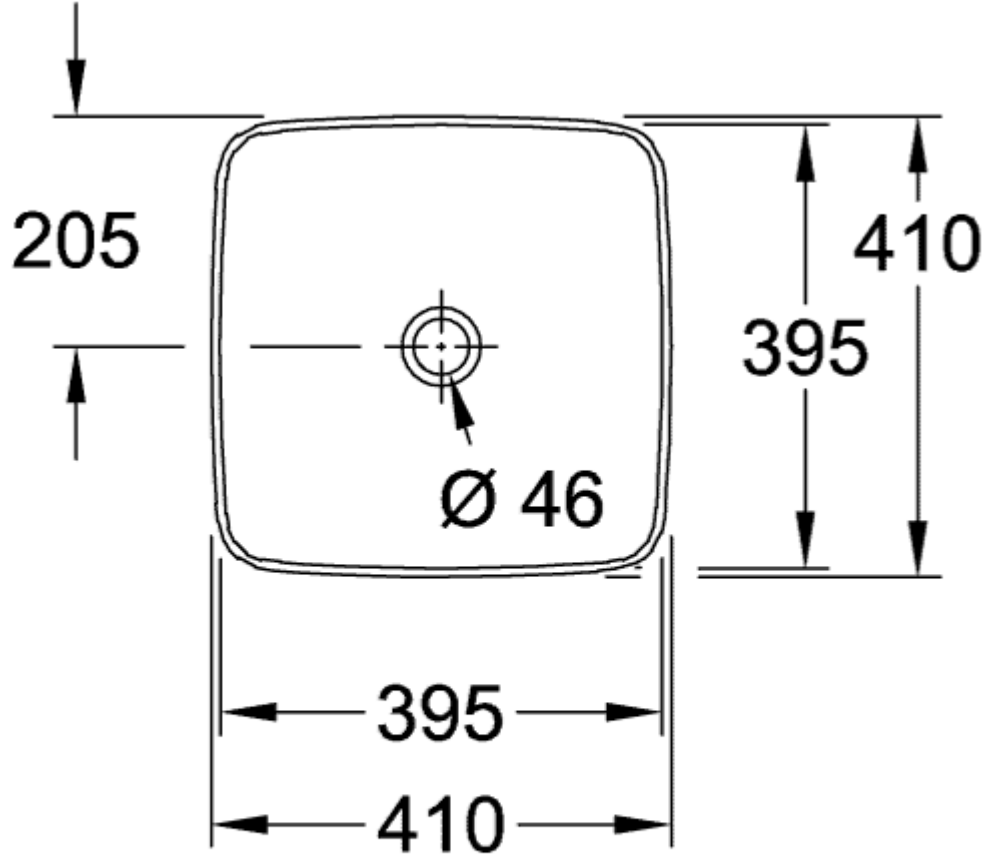

ARTIS SURFACE-MOUNTED WASHBASIN SQUARE

PRODUCT INFORMATION

Article title	Villeroy & Boch Artis Surface-mounted washbasin, 410 x 410 x 130 mm, Deep Ocean, without overflow
Article number	417841BCS4
Assembly / Assembly type	Surface-mounted
Scope of delivery	1 x surface-mounted washbasin , 1 x fastening set
Depth in mm	410
Width in mm	410
Height in mm	130
Interior depth	105
Collection	Artis
Tap fitting / Tap hole information	Please note: unclosable outlet valve must be used with models without overflow
Suitable for	Wall-mounted tap fittings, Matching Villeroy&Boch furniture Tap fitting with raised base
Material	TitanCeram
surface	glossy
Colour name	Deep Ocean
With overflow	No
Shape	Square
Colour designation	Deep Ocean
Antibacterial surface (with AntiBac)	No
Easy surface cleaning (CeramicPlus)	No
Underside of washbasin	unpolished
Number of bowls	1

TECHNICAL DRAWINGS

417841BCS4

8

□

417841BCS4