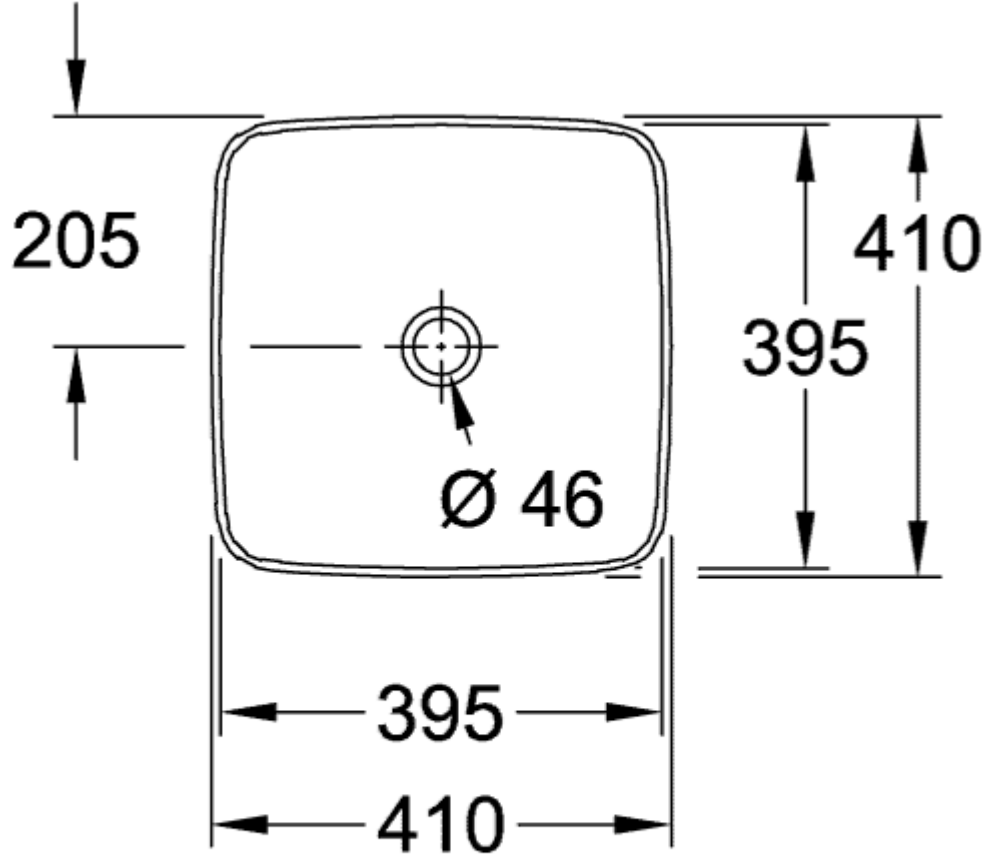

ARTIS SURFACE-MOUNTED WASHBASIN SQUARE

PRODUCT INFORMATION

Article title	Villeroy & Boch Artis Surface-mounted washbasin, 410 x 410 x 130 mm, Frozen, without overflow
Article number	417841BCS6
Assembly / Assembly type	Surface-mounted
Scope of delivery	1 x surface-mounted washbasin , 1 x fastening set
Depth in mm	410
Width in mm	410
Height in mm	130
Interior depth	105
Collection	Artis
Tap fitting / Tap hole information	Please note: unclosable outlet valve must be used with models without overflow
Suitable for	Wall-mounted tap fittings, Matching Villeroy&Boch furniture Tap fitting with raised base
Material	TitanCeram
surface	glossy
Colour name	Frozen
With overflow	No
Shape	Square
Colour designation	Frozen
Antibacterial surface (with AntiBac)	No
Easy surface cleaning (CeramicPlus)	No
Underside of washbasin	unpolished
Number of bowls	1

TECHNICAL DRAWINGS

417841BCS6

8

□

417841BCS6