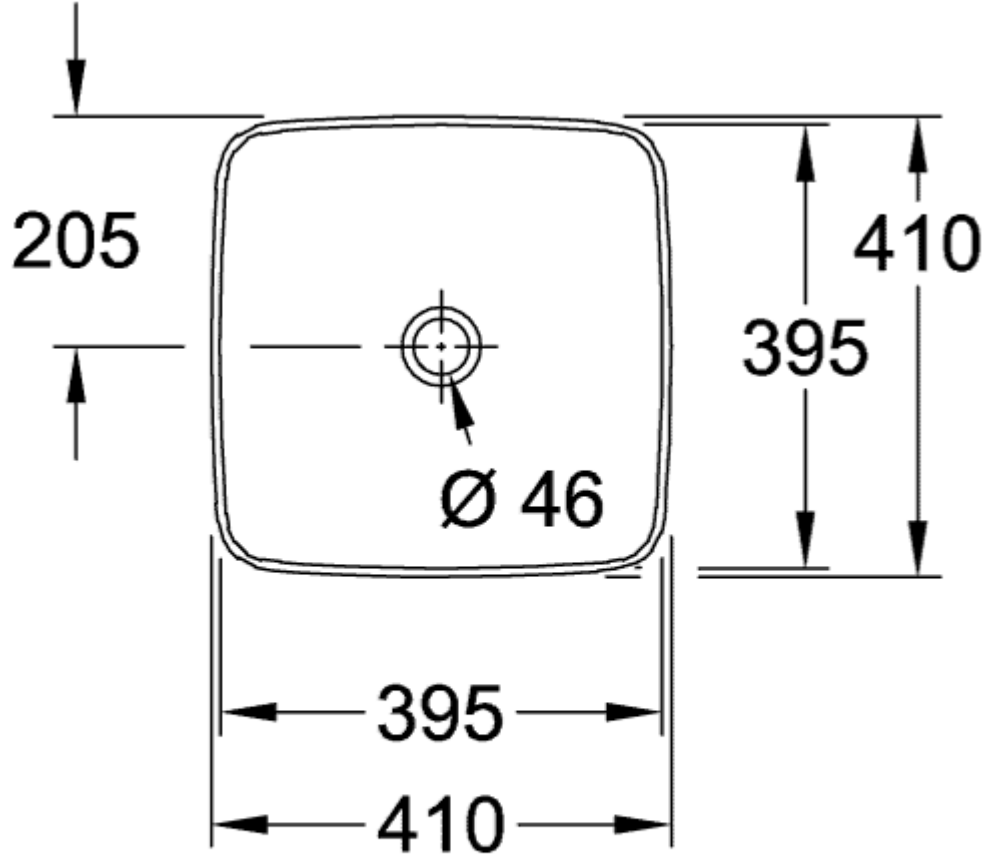

ARTIS SURFACE-MOUNTED WASHBASIN SQUARE

PRODUCT INFORMATION

Article title	Villeroy & Boch Artis Surface-mounted washbasin, 410 x 410 x 130 mm, Powder, without overflow
Article number	417841BCT0
Assembly / Assembly type	Surface-mounted
Scope of delivery	1 x surface-mounted washbasin , 1 x fastening set
Depth in mm	410
Width in mm	410
Height in mm	130
Interior depth	105
Collection	Artis
Tap fitting / Tap hole information	Please note: unclosable outlet valve must be used with models without overflow
Suitable for	Wall-mounted tap fittings, Matching Villeroy&Boch furniture Tap fitting with raised base
Material	TitanCeram
surface	glossy
Colour name	Powder
With overflow	No
Shape	Square
Colour designation	Powder
Antibacterial surface (with AntiBac)	No
Easy surface cleaning (CeramicPlus)	No
Underside of washbasin	unpolished
Number of bowls	1

TECHNICAL DRAWINGS

417841BCT0

8

□

417841BCT0