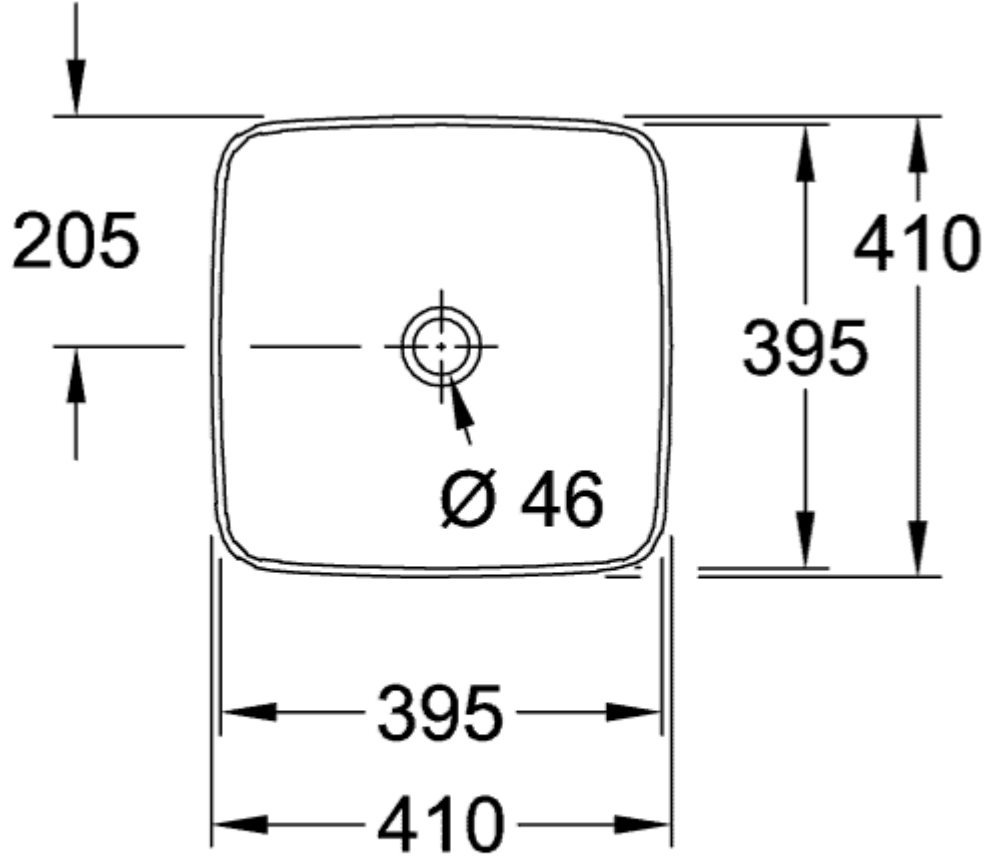

ARTIS SURFACE-MOUNTED WASHBASIN SQUARE

PRODUCT INFORMATION

Article title	Villeroy & Boch Artis Surface-mounted washbasin, 410 x 410 x 130 mm, French Linen, without overflow
Article number	417841BCT7
Assembly / Assembly type	Surface-mounted
Scope of delivery	1 x surface-mounted washbasin , 1 x fastening set
Depth in mm	410
Width in mm	410
Height in mm	130
Interior depth	105
Collection	Artis
Tap fitting / Tap hole information	Please note: unclosable outlet valve must be used with models without overflow
Suitable for	Wall-mounted tap fittings, Matching Villeroy&Boch furniture Tap fitting with raised base
Material	TitanCeram
surface	glossy
Colour name	French Linen
With overflow	No
Shape	Square
Colour designation	French Linen
Antibacterial surface (with AntiBac)	No
Easy surface cleaning (CeramicPlus)	No
Underside of washbasin	unpolished
Number of bowls	1

TECHNICAL DRAWINGS

417841BCT7

8

□

417841BCT7