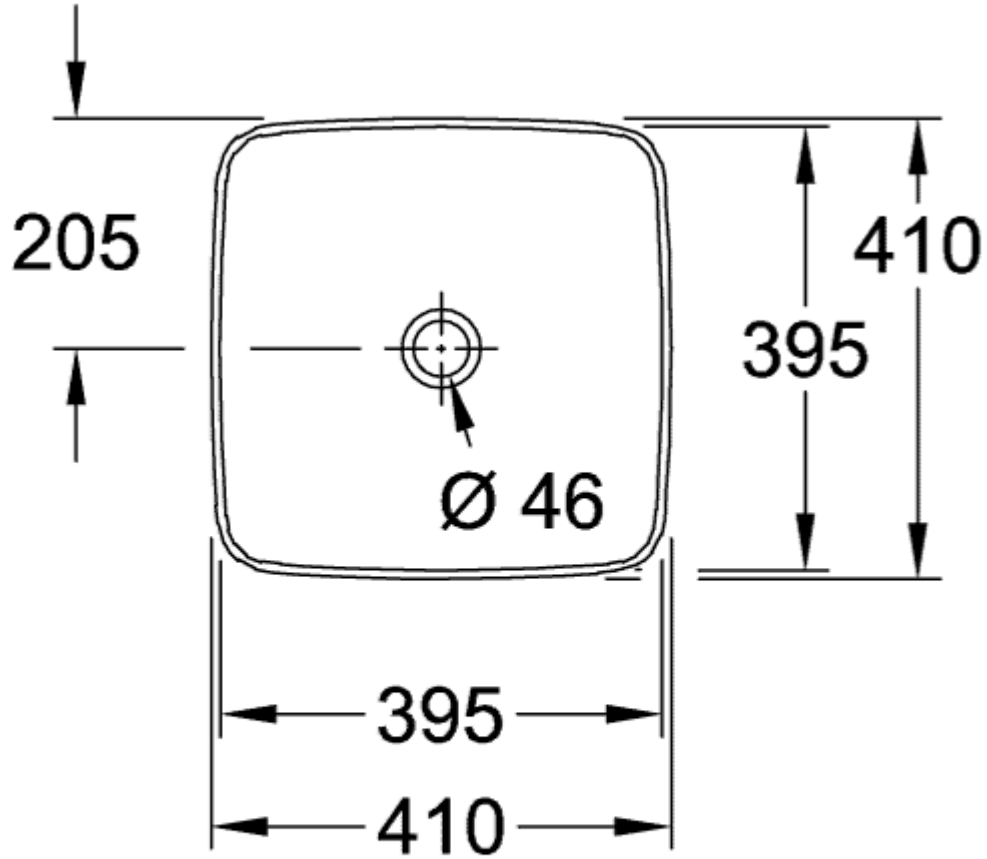

ARTIS SURFACE-MOUNTED WASHBASIN SQUARE

PRODUCT INFORMATION

Article title	Villeroy & Boch Artis Surface-mounted washbasin, 410 x 410 x 130 mm, Rust, without overflow
Article number	417841BCW8
Assembly / Assembly type	Surface-mounted
Scope of delivery	1 x surface-mounted washbasin , 1 x fastening set
Depth in mm	410
Width in mm	410
Height in mm	130
Interior depth	105
Collection	Artis
Tap fitting / Tap hole information	Please note: unclosable outlet valve must be used with models without overflow
Suitable for	Wall-mounted tap fittings, Matching Villeroy&Boch furniture Tap fitting with raised base
Material	TitanCeram
surface	glossy
Colour name	Rust
With overflow	No
Shape	Square
Colour designation	Rust
Antibacterial surface (with AntiBac)	No
Easy surface cleaning (CeramicPlus)	No
Underside of washbasin	unpolished
Number of bowls	1

TECHNICAL DRAWINGS

417841BCW8

8

□

417841BCW8