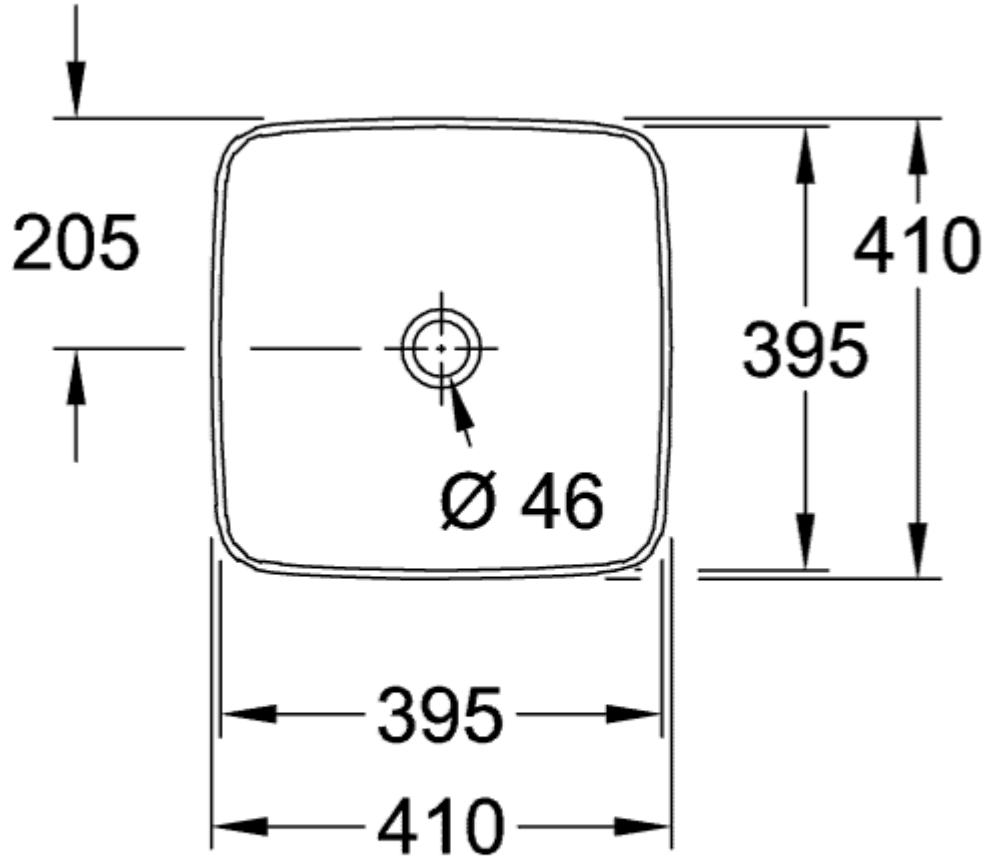

ARTIS SURFACE-MOUNTED WASHBASIN SQUARE

PRODUCT INFORMATION

Article title	Villeroy & Boch Artis Surface-mounted washbasin, 410 x 410 x 130 mm, Indian Summer, without overflow
Article number	417841BCW9
Assembly / Assembly type	Surface-mounted
Scope of delivery	1 x surface-mounted washbasin , 1 x fastening set
Depth in mm	410
Width in mm	410
Height in mm	130
Interior depth	105
Collection	Artis
Tap fitting / Tap hole information	Please note: unclosable outlet valve must be used with models without overflow
Suitable for	Wall-mounted tap fittings, Matching Villeroy&Boch furniture Tap fitting with raised base
Material	TitanCeram
surface	glossy
Colour name	Indian Summer
With overflow	No
Shape	Square
Colour designation	Indian Summer
Antibacterial surface (with AntiBac)	No
Easy surface cleaning (CeramicPlus)	No
Underside of washbasin	unpolished
Number of bowls	1

TECHNICAL DRAWINGS

417841BCW9

8

□

417841BCW9