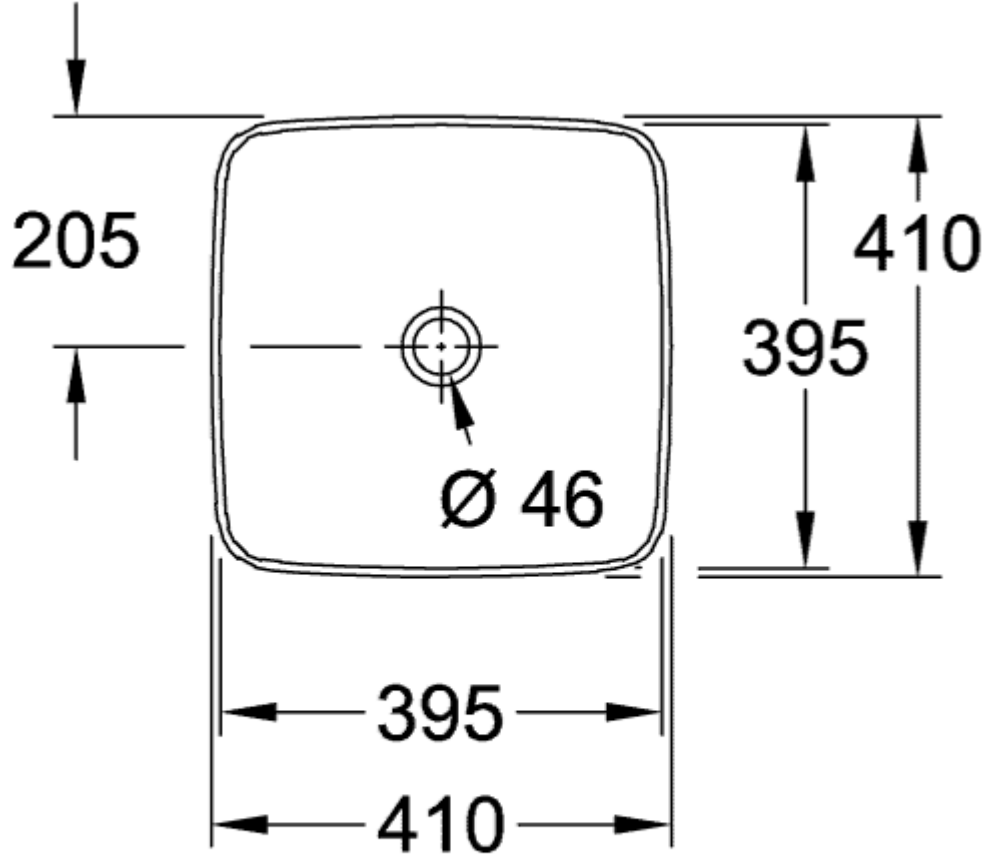

ARTIS SURFACE-MOUNTED WASHBASIN SQUARE

PRODUCT INFORMATION

Article title	Villeroy & Boch Artis Surface-mounted washbasin, 410 x 410 x 130 mm, Stone White CeramicPlus, without overflow
Article number	417841RW
Assembly / Assembly type	Surface-mounted
Scope of delivery	1 x surface-mounted washbasin , 1 x fastening set
Depth in mm	410
Width in mm	410
Height in mm	130
Interior depth	105
Collection	Artis
Tap fitting / Tap hole information	Please note: unclosable outlet valve must be used with models without overflow
Suitable for	Wall-mounted tap fittings, Matching Villeroy&Boch furniture Tap fitting with raised base
Material	TitanCeram
surface	matt
Colour name	Stone White CeramicPlus
With overflow	No
Shape	Square
Colour designation	Stone White
Antibacterial surface (with AntiBac)	No
Easy surface cleaning (CeramicPlus)	Yes
Underside of washbasin	unpolished
Number of bowls	1

TECHNICAL DRAWINGS

417841RW

8

□

417841RW