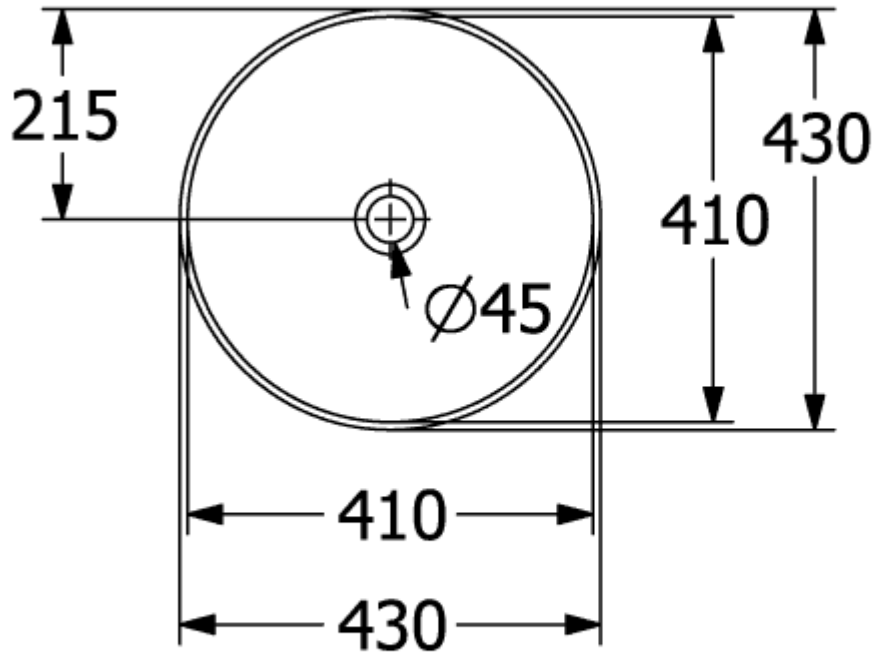

ARTIS SURFACE-MOUNTED WASHBASIN ROUND

PRODUCT INFORMATION

Article title	Villeroy & Boch Artis Surface-mounted washbasin, 430 x 430 x 130 mm, Deep Ocean, without overflow
Article number	417943BCS4
Assembly / Assembly type	Surface-mounted
Scope of delivery	1 x surface-mounted washbasin , 1 x fastening set
Depth in mm	430
Width in mm	430
Height in mm	130
Interior depth	105
Diameter in mm	430
Collection	Artis
Tap fitting / Tap hole information	Please note: unclosable outlet valve must be used with models without overflow
Suitable for	Wall-mounted tap fittings, Matching Villeroy&Boch furniture Tap fitting with raised base
Material	TitanCeram
surface	glossy
Colour name	Deep Ocean
With overflow	No
Shape	Round
Colour designation	Deep Ocean
Antibacterial surface (with AntiBac)	No
Easy surface cleaning (CeramicPlus)	No
Underside of washbasin	unpolished
Number of bowls	1

TECHNICAL DRAWINGS

417943BCS4

417943BCS4