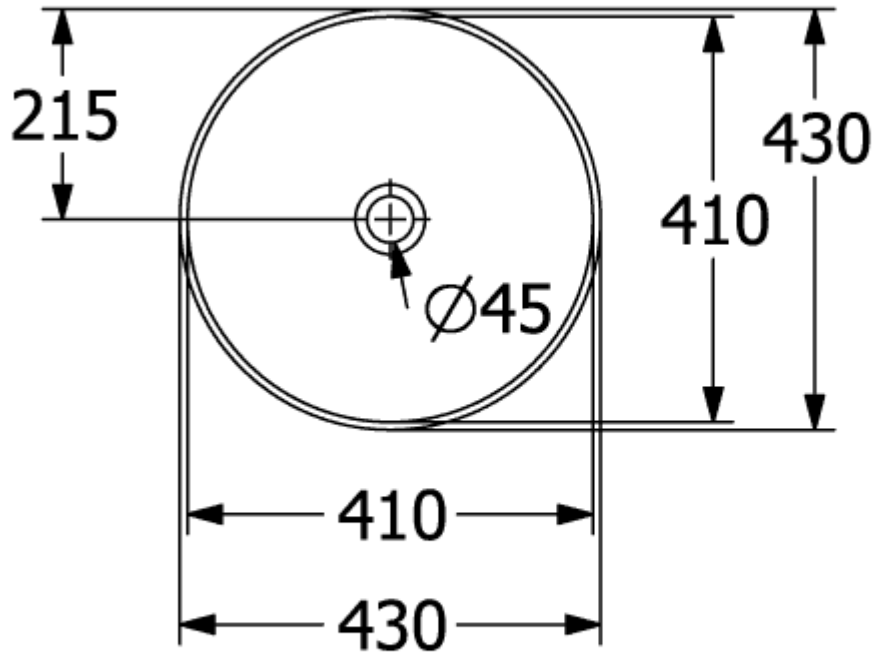

## ARTIS SURFACE-MOUNTED WASHBASIN ROUND

### PRODUCT INFORMATION

Article title	Villeroy & Boch Artis Surface-mounted washbasin, 430 x 430 x 130 mm, Sage Green, without overflow
Article number	417943BCS8
Assembly / Assembly type	Surface-mounted
Scope of delivery	1 x surface-mounted washbasin , 1 x fastening set
Depth in mm	430
Width in mm	430
Height in mm	130
Interior depth	105
Diameter in mm	430
Collection	Artis
Tap fitting / Tap hole information	Please note: unclosable outlet valve must be used with models without overflow
Suitable for	Wall-mounted tap fittings, Matching Villeroy&Boch furniture Tap fitting with raised base
Material	TitanCeram
surface	glossy
Colour name	Sage Green
With overflow	No
Shape	Round
Colour designation	Sage Green
Antibacterial surface (with AntiBac)	No
Easy surface cleaning (CeramicPlus)	No
Underside of washbasin	unpolished
Number of bowls	1

TECHNICAL DRAWINGS

417943BCS8

417943BCS8