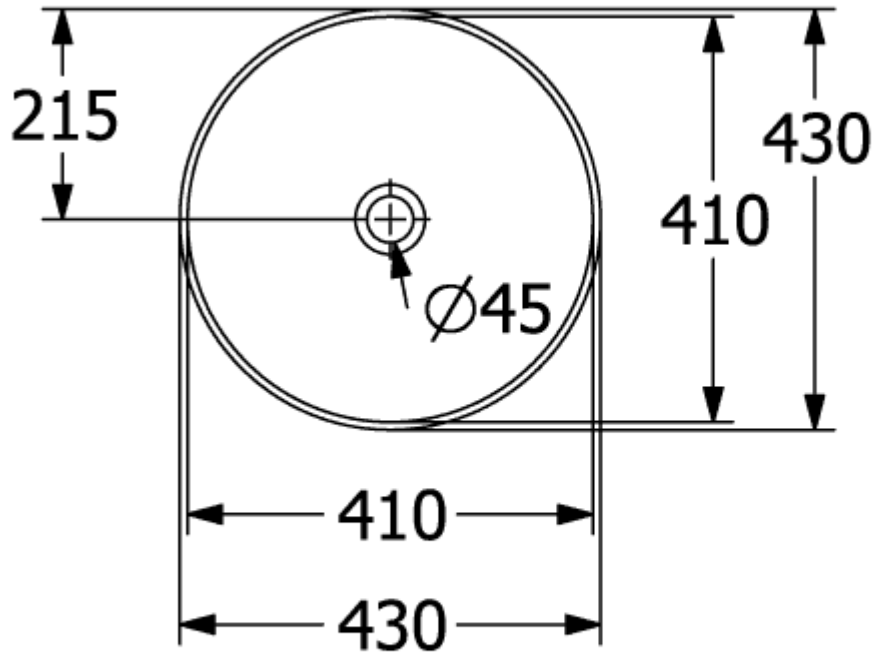

ARTIS SURFACE-MOUNTED WASHBASIN ROUND

PRODUCT INFORMATION

Article title	Villeroy & Boch Artis Surface-mounted washbasin, 430 x 430 x 130 mm, Bordeaux, without overflow
Article number	417943BCS9
Assembly / Assembly type	Surface-mounted
Scope of delivery	1 x surface-mounted washbasin , 1 x fastening set
Depth in mm	430
Width in mm	430
Height in mm	130
Interior depth	105
Diameter in mm	430
Collection	Artis
Tap fitting / Tap hole information	Please note: unclosable outlet valve must be used with models without overflow
Suitable for	Wall-mounted tap fittings, Matching Villeroy&Boch furniture Tap fitting with raised base
Material	TitanCeram
surface	glossy
Colour name	Bordeaux
With overflow	No
Shape	Round
Colour designation	Bordeaux
Antibacterial surface (with AntiBac)	No
Easy surface cleaning (CeramicPlus)	No
Underside of washbasin	unpolished
Number of bowls	1

TECHNICAL DRAWINGS

417943BCS9

417943BCS9