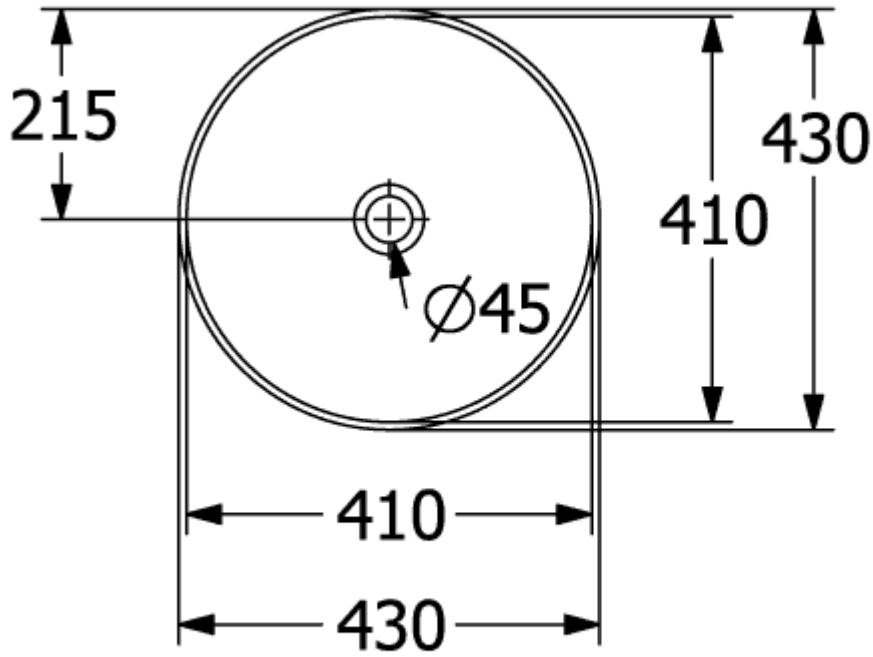

TECHNICAL DRAWINGS

417943BCT8