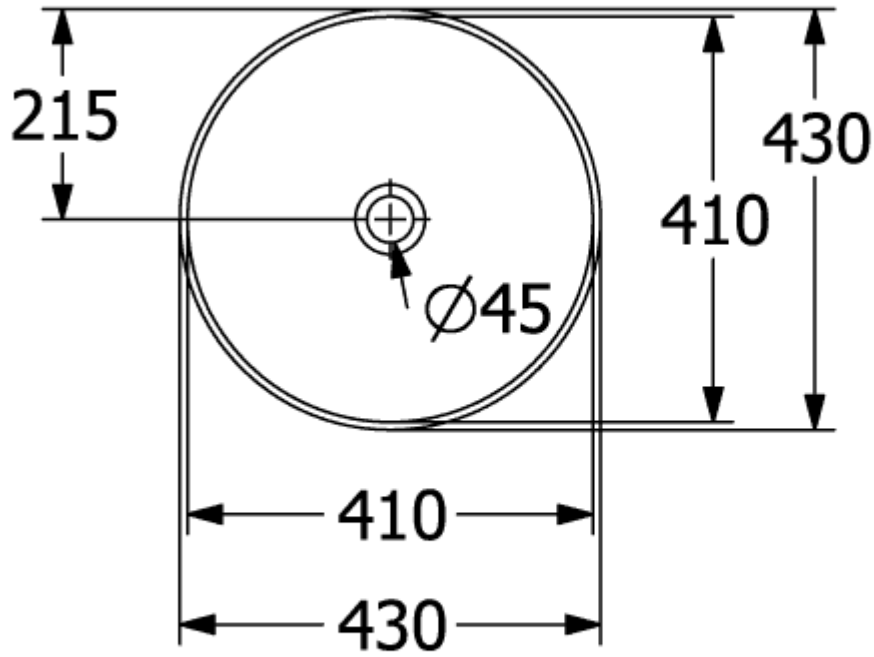

ARTIS SURFACE-MOUNTED WASHBASIN ROUND

PRODUCT INFORMATION

Article title	Villeroy & Boch Artis Surface-mounted washbasin, 430 x 430 x 130 mm, Rust, without overflow
Article number	417943BCW8
Assembly / Assembly type	Surface-mounted
Scope of delivery	1 x surface-mounted washbasin , 1 x fastening set
Depth in mm	430
Width in mm	430
Height in mm	130
Interior depth	105
Diameter in mm	430
Collection	Artis
Tap fitting / Tap hole information	Please note: unclosable outlet valve must be used with models without overflow
Suitable for	Wall-mounted tap fittings, Matching Villeroy&Boch furniture Tap fitting with raised base
Material	TitanCeram
surface	glossy
Colour name	Rust
With overflow	No
Shape	Round
Colour designation	Rust
Antibacterial surface (with AntiBac)	No
Easy surface cleaning (CeramicPlus)	No
Underside of washbasin	unpolished
Number of bowls	1

TECHNICAL DRAWINGS

417943BCW8

417943BCW8