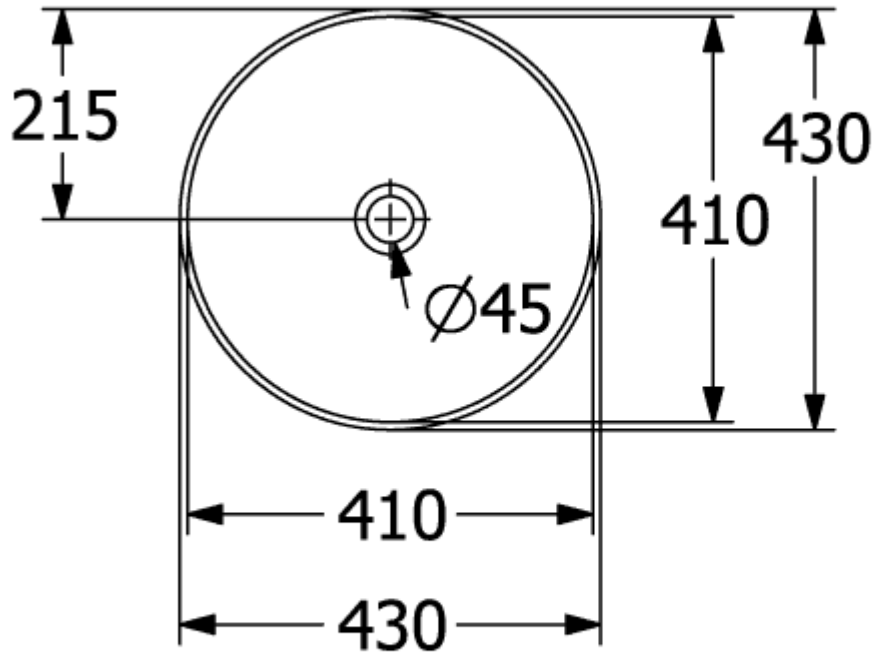

## ARTIS SURFACE-MOUNTED WASHBASIN ROUND

### PRODUCT INFORMATION

Article title	Villeroy & Boch Artis Surface-mounted washbasin, 430 x 430 x 130 mm, Stone White CeramicPlus, without overflow
Article number	417943RW
Assembly / Assembly type	Surface-mounted
Scope of delivery	1 x surface-mounted washbasin , 1 x fastening set
Depth in mm	430
Width in mm	430
Height in mm	130
Interior depth	105
Diameter in mm	430
Collection	Artis
Tap fitting / Tap hole information	Please note: unclosable outlet valve must be used with models without overflow
Suitable for	Wall-mounted tap fittings, Matching Villeroy&Boch furniture Tap fitting with raised base
Material	TitanCeram
surface	matt
Colour name	Stone White CeramicPlus
With overflow	No
Shape	Round
Colour designation	Stone White
Antibacterial surface (with AntiBac)	No
Easy surface cleaning (CeramicPlus)	Yes
Underside of washbasin	unpolished
Number of bowls	1

TECHNICAL DRAWINGS

417943RW

417943RW