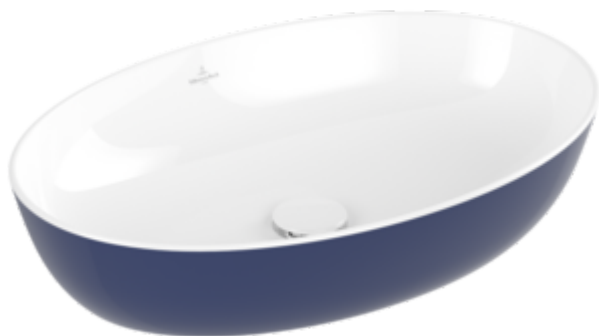

ARTIS SURFACE-MOUNTED WASHBASIN OVAL

PRODUCT INFORMATION

Article title	Villeroy & Boch Artis Surface-mounted washbasin, 610 x 410 x 130 mm, Deep Ocean, without overflow
Article number	419861BCS4
Assembly / Assembly type	Surface-mounted
Scope of delivery	1 x surface-mounted washbasin , 1 x fastening set
Depth in mm	410
Width in mm	610
Height in mm	130
Interior depth	105
Collection	Artis
Tap fitting / Tap hole information	Please note: unclosable outlet valve must be used with models without overflow
Suitable for	Wall-mounted tap fittings, Matching Villeroy&Boch furniture Tap fitting with raised base
Material	TitanCeram
surface	glossy
Colour name	Deep Ocean
With overflow	No
Shape	Oval
Colour designation	Deep Ocean
Antibacterial surface (with AntiBac)	No
Easy surface cleaning (CeramicPlus)	No
Underside of washbasin	unpolished
Number of bowls	1

TECHNICAL DRAWINGS

419861BCS4

419861BCS4