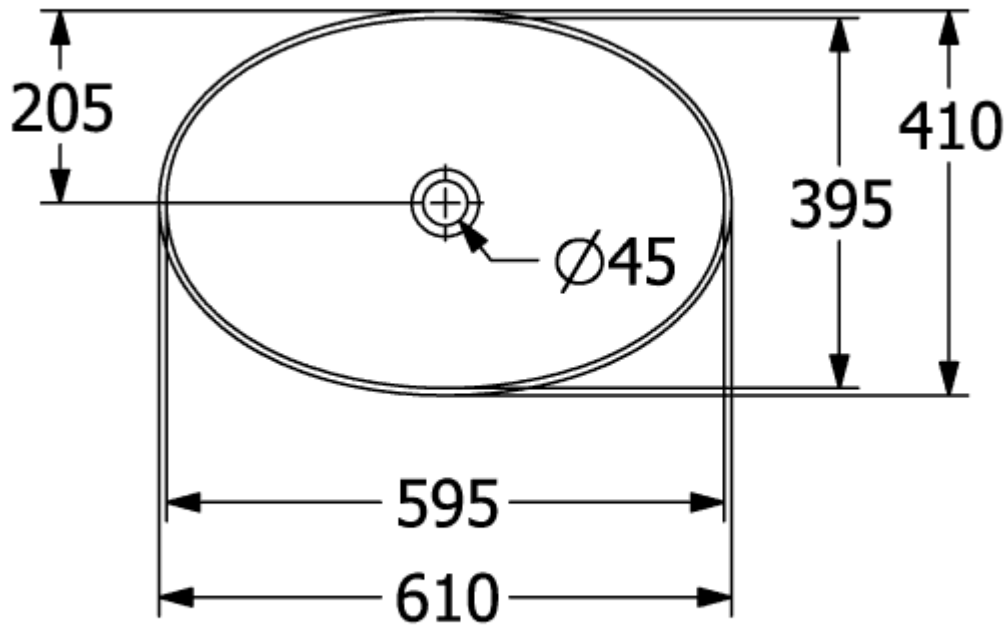

ARTIS SURFACE-MOUNTED WASHBASIN OVAL

PRODUCT INFORMATION

Article title	Villeroy & Boch Artis Surface-mounted washbasin, 610 x 410 x 130 mm, Deep Ocean, without overflow
Article number	419861BCS4
Assembly / Assembly type	Surface-mounted
Scope of delivery	1 x surface-mounted washbasin , 1 x fastening set
Depth in mm	410
Width in mm	610
Height in mm	130
Interior depth	105
Collection	Artis
Tap fitting / Tap hole information	Please note: unclosable outlet valve must be used with models without overflow
Suitable for	Wall-mounted tap fittings, Matching Villeroy&Boch furniture Tap fitting with raised base
Material	TitanCeram
surface	glossy
Colour name	Deep Ocean
With overflow	No
Shape	Oval
Colour designation	Deep Ocean
Antibacterial surface (with AntiBac)	No
Easy surface cleaning (CeramicPlus)	No
Underside of washbasin	unpolished
Number of bowls	1

TECHNICAL DRAWINGS

419861BCS4

419861BCS4