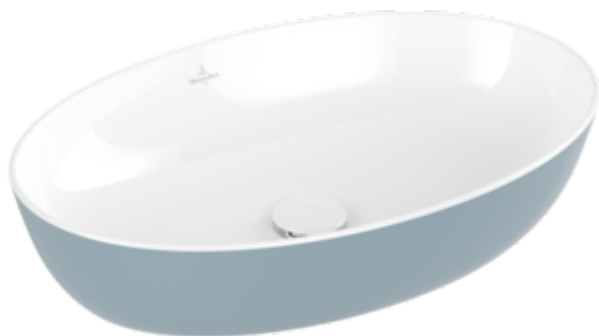

## ARTIS SURFACE-MOUNTED WASHBASIN OVAL

### PRODUCT INFORMATION

Article title	Villeroy & Boch Artis Surface-mounted washbasin, 610 x 410 x 130 mm, Frozen, without overflow
Article number	419861BCS6
Assembly / Assembly type	Surface-mounted
Scope of delivery	1 x surface-mounted washbasin , 1 x fastening set
Depth in mm	410
Width in mm	610
Height in mm	130
Interior depth	105
Collection	Artis
Tap fitting / Tap hole information	Please note: unclosable outlet valve must be used with models without overflow
Suitable for	Wall-mounted tap fittings, Matching Villeroy&Boch furniture Tap fitting with raised base
Material	TitanCeram
surface	glossy
Colour name	Frozen
With overflow	No
Shape	Oval
Colour designation	Frozen
Antibacterial surface (with AntiBac)	No
Easy surface cleaning (CeramicPlus)	No
Underside of washbasin	unpolished
Number of bowls	1