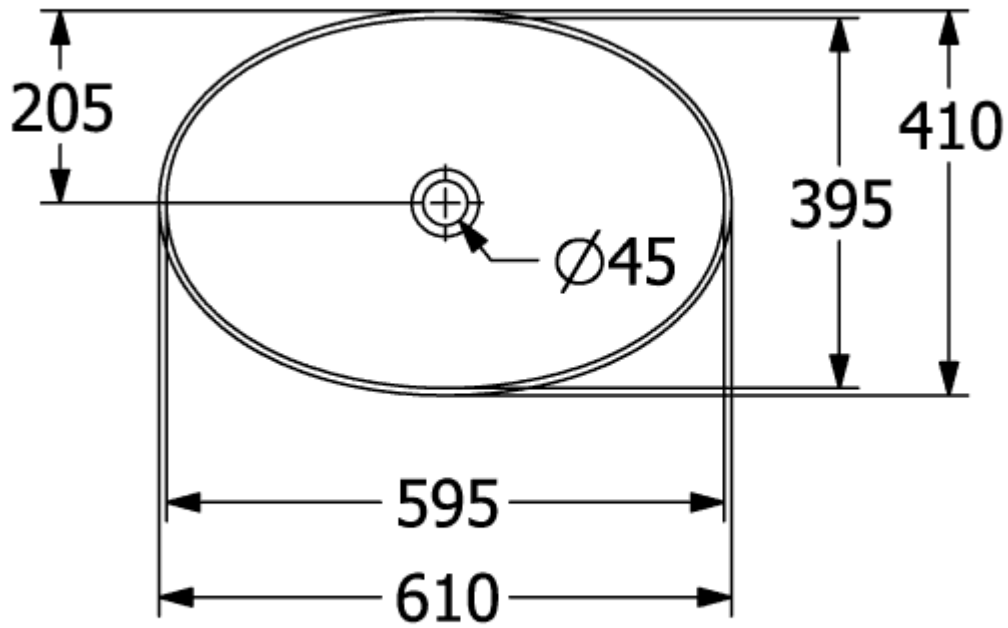

## ARTIS SURFACE-MOUNTED WASHBASIN OVAL

### PRODUCT INFORMATION

Article title	Villeroy & Boch Artis Surface-mounted washbasin, 610 x 410 x 130 mm, Frozen, without overflow
Article number	419861BCS6
Assembly / Assembly type	Surface-mounted
Scope of delivery	1 x surface-mounted washbasin , 1 x fastening set
Depth in mm	410
Width in mm	610
Height in mm	130
Interior depth	105
Collection	Artis
Tap fitting / Tap hole information	Please note: unclosable outlet valve must be used with models without overflow
Suitable for	Wall-mounted tap fittings, Matching Villeroy&Boch furniture Tap fitting with raised base
Material	TitanCeram
surface	glossy
Colour name	Frozen
With overflow	No
Shape	Oval
Colour designation	Frozen
Antibacterial surface (with AntiBac)	No
Easy surface cleaning (CeramicPlus)	No
Underside of washbasin	unpolished
Number of bowls	1

TECHNICAL DRAWINGS

419861BCS6

419861BCS6