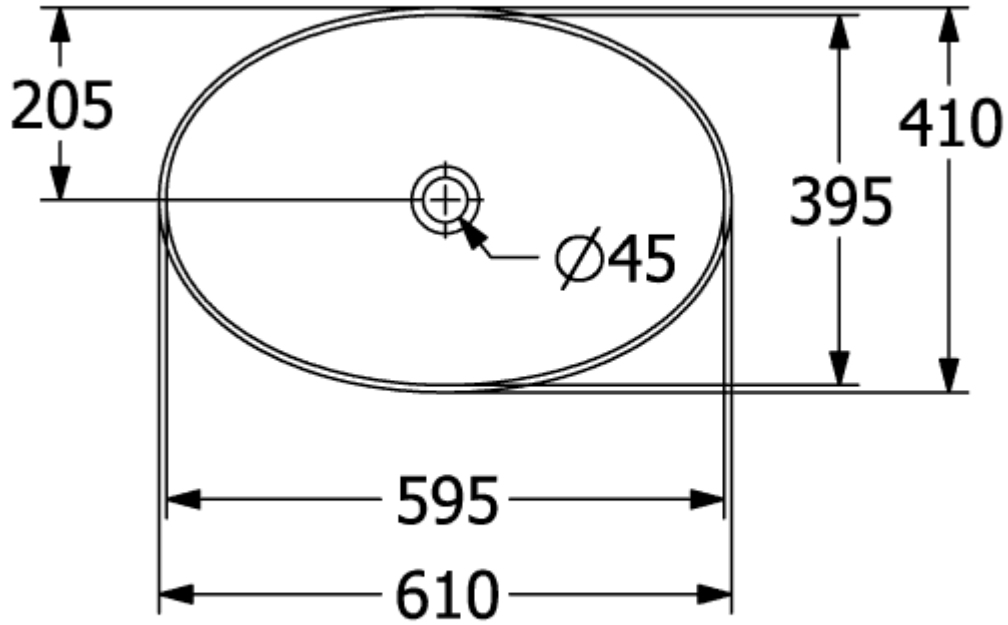

TECHNICAL DRAWINGS

419861BCS7