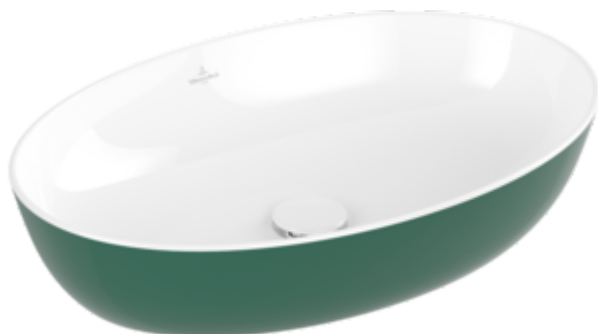

## ARTIS SURFACE-MOUNTED WASHBASIN OVAL

### PRODUCT INFORMATION

Article title	Villeroy & Boch Artis Surface-mounted washbasin, 610 x 410 x 130 mm, Forest, without overflow
Article number	419861BCS7
Assembly / Assembly type	Surface-mounted
Scope of delivery	1 x surface-mounted washbasin , 1 x fastening set
Depth in mm	410
Width in mm	610
Height in mm	130
Interior depth	105
Collection	Artis
Tap fitting / Tap hole information	Please note: unclosable outlet valve must be used with models without overflow
Suitable for	Wall-mounted tap fittings, Matching Villeroy&Boch furniture Tap fitting with raised base
Material	TitanCeram
surface	glossy
Colour name	Forest
With overflow	No
Shape	Oval
Colour designation	Forest
Antibacterial surface (with AntiBac)	No
Easy surface cleaning (CeramicPlus)	No
Underside of washbasin	unpolished
Number of bowls	1