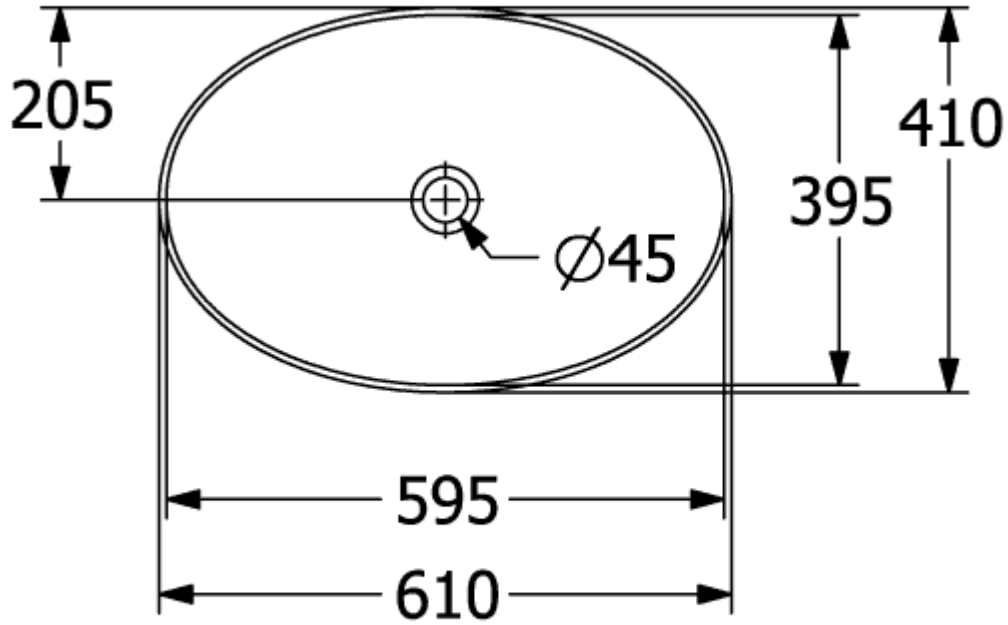

ARTIS SURFACE-MOUNTED WASHBASIN OVAL

PRODUCT INFORMATION

Article title	Villeroy & Boch Artis Surface-mounted washbasin, 610 x 410 x 130 mm, Bordeaux, without overflow
Article number	419861BCS9
Assembly / Assembly type	Surface-mounted
Scope of delivery	1 x surface-mounted washbasin , 1 x fastening set
Depth in mm	410
Width in mm	610
Height in mm	130
Interior depth	105
Collection	Artis
Tap fitting / Tap hole information	Please note: unclosable outlet valve must be used with models without overflow
Suitable for	Wall-mounted tap fittings, Matching Villeroy&Boch furniture Tap fitting with raised base
Material	TitanCeram
surface	glossy
Colour name	Bordeaux
With overflow	No
Shape	Oval
Colour designation	Bordeaux
Antibacterial surface (with AntiBac)	No
Easy surface cleaning (CeramicPlus)	No
Underside of washbasin	unpolished
Number of bowls	1

TECHNICAL DRAWINGS

419861BCS9

419861BCS9