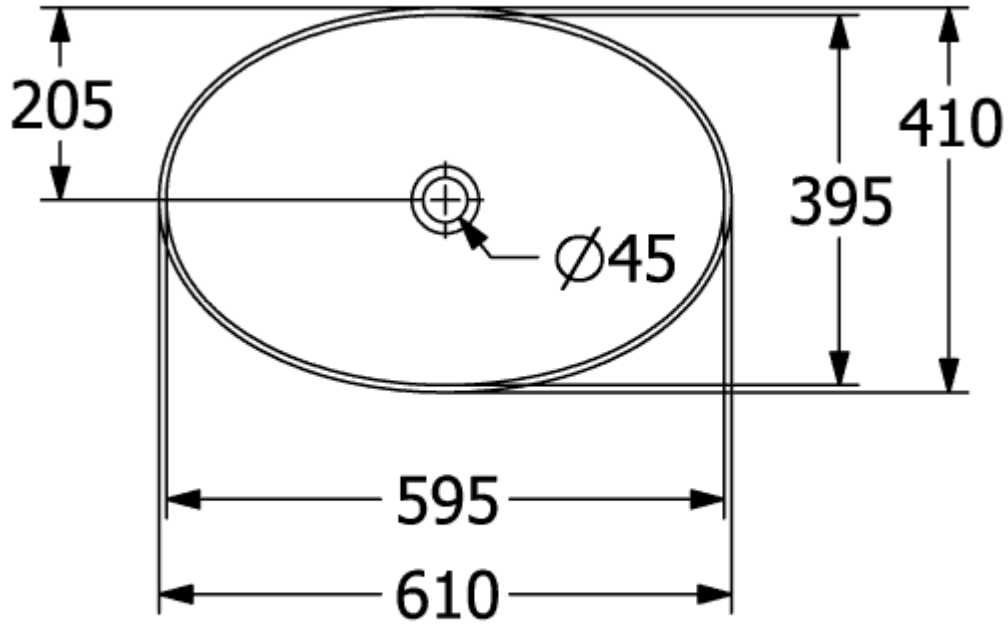

ARTIS SURFACE-MOUNTED WASHBASIN OVAL

PRODUCT INFORMATION

Article title	Villeroy & Boch Artis Surface-mounted washbasin, 610 x 410 x 130 mm, Powder, without overflow
Article number	419861BCT0
Assembly / Assembly type	Surface-mounted
Scope of delivery	1 x surface-mounted washbasin , 1 x fastening set
Depth in mm	410
Width in mm	610
Height in mm	130
Interior depth	105
Collection	Artis
Tap fitting / Tap hole information	Please note: unclosable outlet valve must be used with models without overflow
Suitable for	Wall-mounted tap fittings, Matching Villeroy&Boch furniture Tap fitting with raised base
Material	TitanCeram
surface	glossy
Colour name	Powder
With overflow	No
Shape	Oval
Colour designation	Powder
Antibacterial surface (with AntiBac)	No
Easy surface cleaning (CeramicPlus)	No
Underside of washbasin	unpolished
Number of bowls	1

TECHNICAL DRAWINGS

419861BCT0

419861BCT0