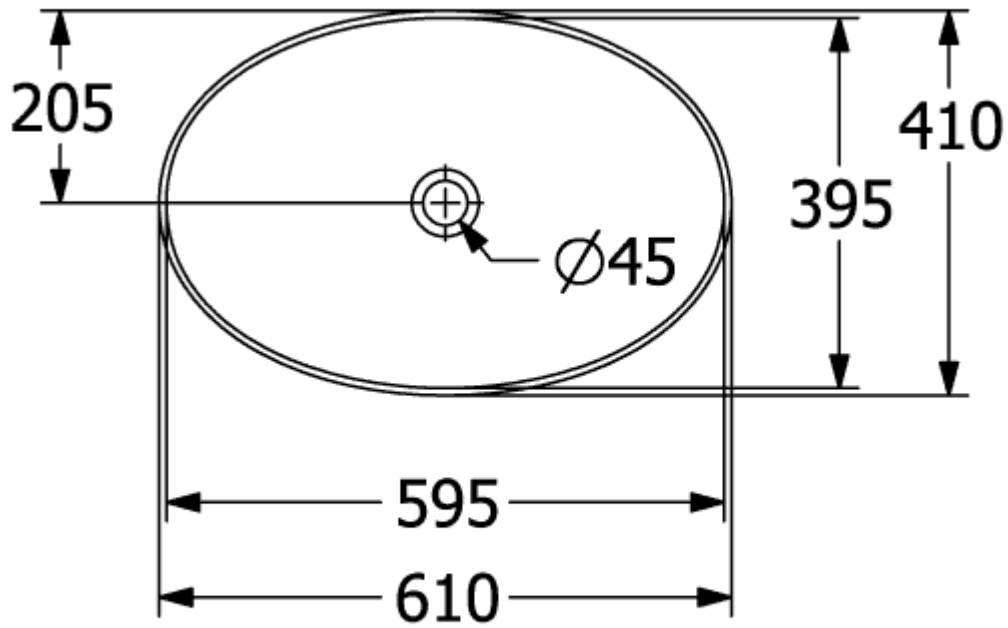

ARTIS SURFACE-MOUNTED WASHBASIN OVAL

PRODUCT INFORMATION

Article title	Villeroy & Boch Artis Surface-mounted washbasin, 610 x 410 x 130 mm, Coal Black, without overflow
Article number	419861BCT8
Assembly / Assembly type	Surface-mounted
Scope of delivery	1 x surface-mounted washbasin , 1 x fastening set
Depth in mm	410
Width in mm	610
Height in mm	130
Interior depth	105
Collection	Artis
Tap fitting / Tap hole information	Please note: unclosable outlet valve must be used with models without overflow
Suitable for	Wall-mounted tap fittings, Matching Villeroy&Boch furniture Tap fitting with raised base
Material	TitanCeram
surface	glossy
Colour name	Coal Black
With overflow	No
Shape	Oval
Colour designation	Coal Black
Antibacterial surface (with AntiBac)	No
Easy surface cleaning (CeramicPlus)	No
Underside of washbasin	unpolished
Number of bowls	1

TECHNICAL DRAWINGS

419861BCT8

419861BCT8