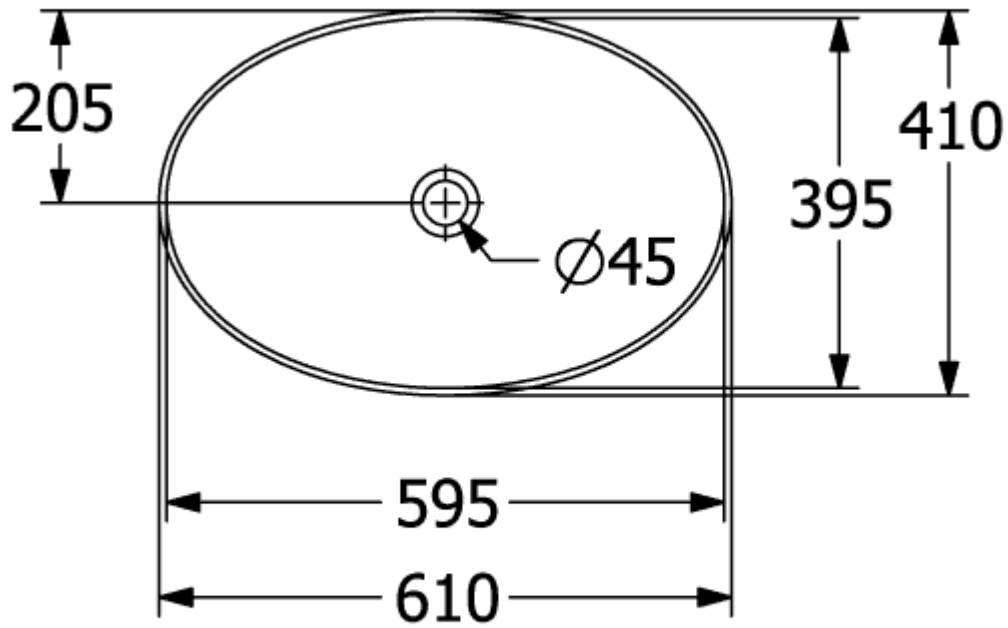

ARTIS SURFACE-MOUNTED WASHBASIN OVAL

PRODUCT INFORMATION

Article title	Villeroy & Boch Artis Surface-mounted washbasin, 610 x 410 x 130 mm, Indian Summer, without overflow
Article number	419861BCW9
Assembly / Assembly type	Surface-mounted
Scope of delivery	1 x surface-mounted washbasin , 1 x fastening set
Depth in mm	410
Width in mm	610
Height in mm	130
Interior depth	105
Collection	Artis
Tap fitting / Tap hole information	Please note: unclosable outlet valve must be used with models without overflow
Suitable for	Wall-mounted tap fittings, Matching Villeroy&Boch furniture Tap fitting with raised base
Material	TitanCeram
surface	glossy
Colour name	Indian Summer
With overflow	No
Shape	Oval
Colour designation	Indian Summer
Antibacterial surface (with AntiBac)	No
Easy surface cleaning (CeramicPlus)	No
Underside of washbasin	unpolished
Number of bowls	1

TECHNICAL DRAWINGS

419861BCW9

419861BCW9