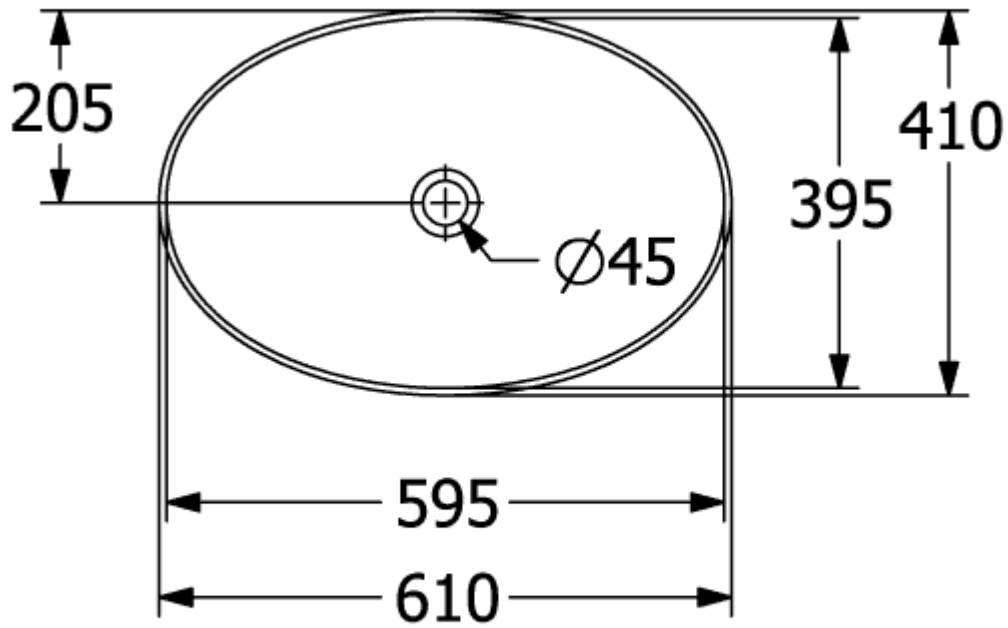

ARTIS SURFACE-MOUNTED WASHBASIN OVAL

PRODUCT INFORMATION

Article title	Villeroy & Boch Artis Surface-mounted washbasin, 610 x 410 x 130 mm, Stone White CeramicPlus, without overflow
Article number	419861RW
Assembly / Assembly type	Surface-mounted
Scope of delivery	1 x surface-mounted washbasin , 1 x fastening set
Depth in mm	410
Width in mm	610
Height in mm	130
Interior depth	105
Collection	Artis
Tap fitting / Tap hole information	Please note: unclosable outlet valve must be used with models without overflow
Suitable for	Wall-mounted tap fittings, Matching Villeroy&Boch furniture Tap fitting with raised base
Material	TitanCeram
surface	matt
Colour name	Stone White CeramicPlus
With overflow	No
Shape	Oval
Colour designation	Stone White
Antibacterial surface (with AntiBac)	No
Easy surface cleaning (CeramicPlus)	Yes
Underside of washbasin	unpolished
Number of bowls	1

TECHNICAL DRAWINGS

419861RW

419861RW