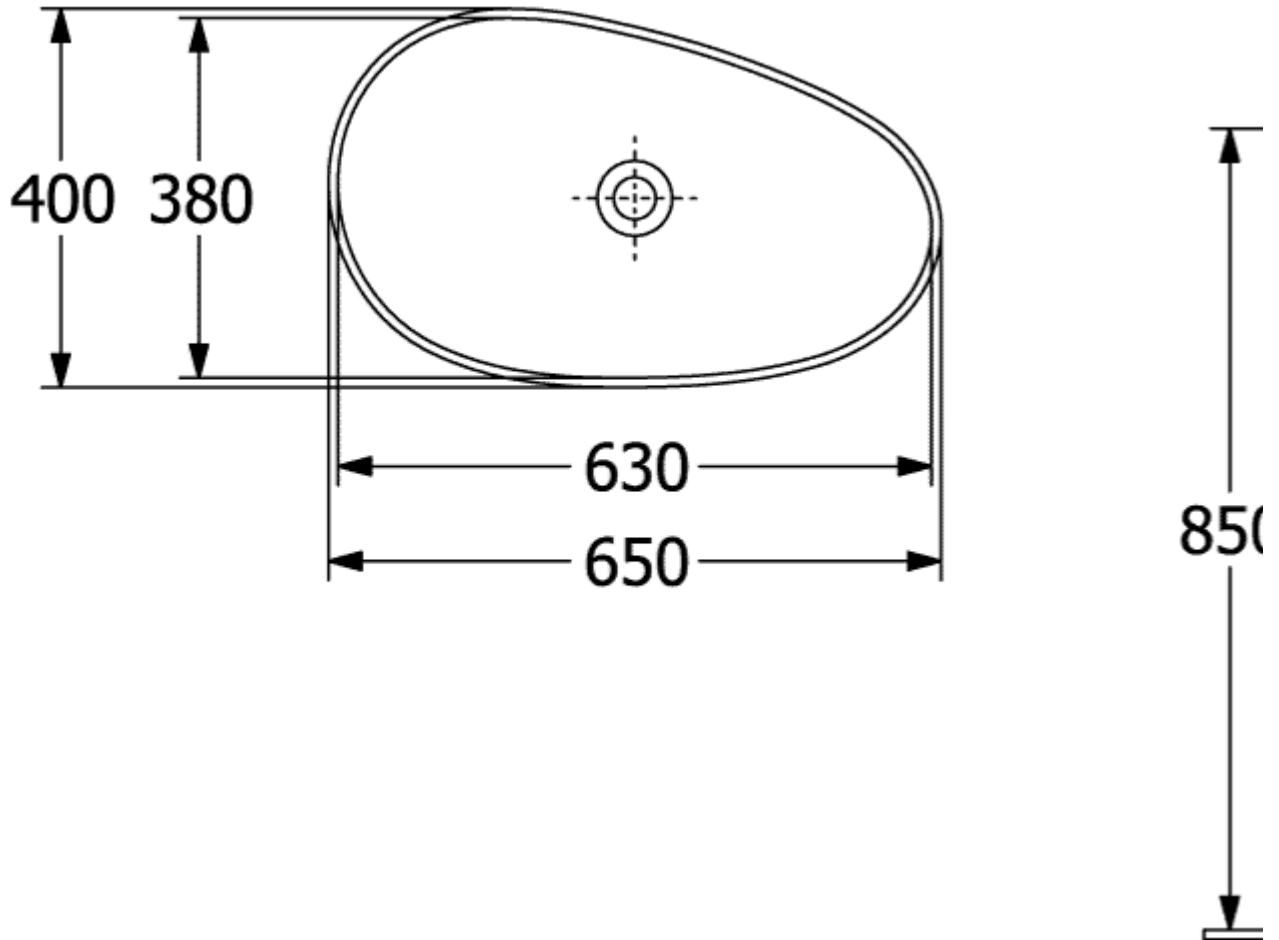

ANTAO SURFACE-MOUNTED WASHBASIN ASYMMETRIC

PRODUCT INFORMATION

Article title	Villeroy & Boch Antao Surface-mounted washbasin, 650 x 400 x 146 mm, Pure Black CeramicPlus, without overflow
Article number	4A7465R7
Assembly / Assembly type	Surface-mounted
Scope of delivery	1 x surface-mounted washbasin , 1 x fastening set 1 x cut-out template 1 x non-closing outlet valve with ceramic valve cover
Depth in mm	400
Width in mm	650
Height in mm	146
Interior depth	115
Collection	Antao
Suitable for	Wall-mounted tap fittings, Matching Villeroy&Boch furniture Tap fitting with raised base
Material	TitanCeram
surface	matt
Colour name	Pure Black CeramicPlus
With overflow	No
Shape	Asymmetric
Colour designation	Pure Black
Antibacterial surface (with AntiBac)	No
Easy surface cleaning (CeramicPlus)	Yes
Underside of washbasin	unpolished
Number of bowls	1

TECHNICAL DRAWINGS

4A7465R7

4A7465R7