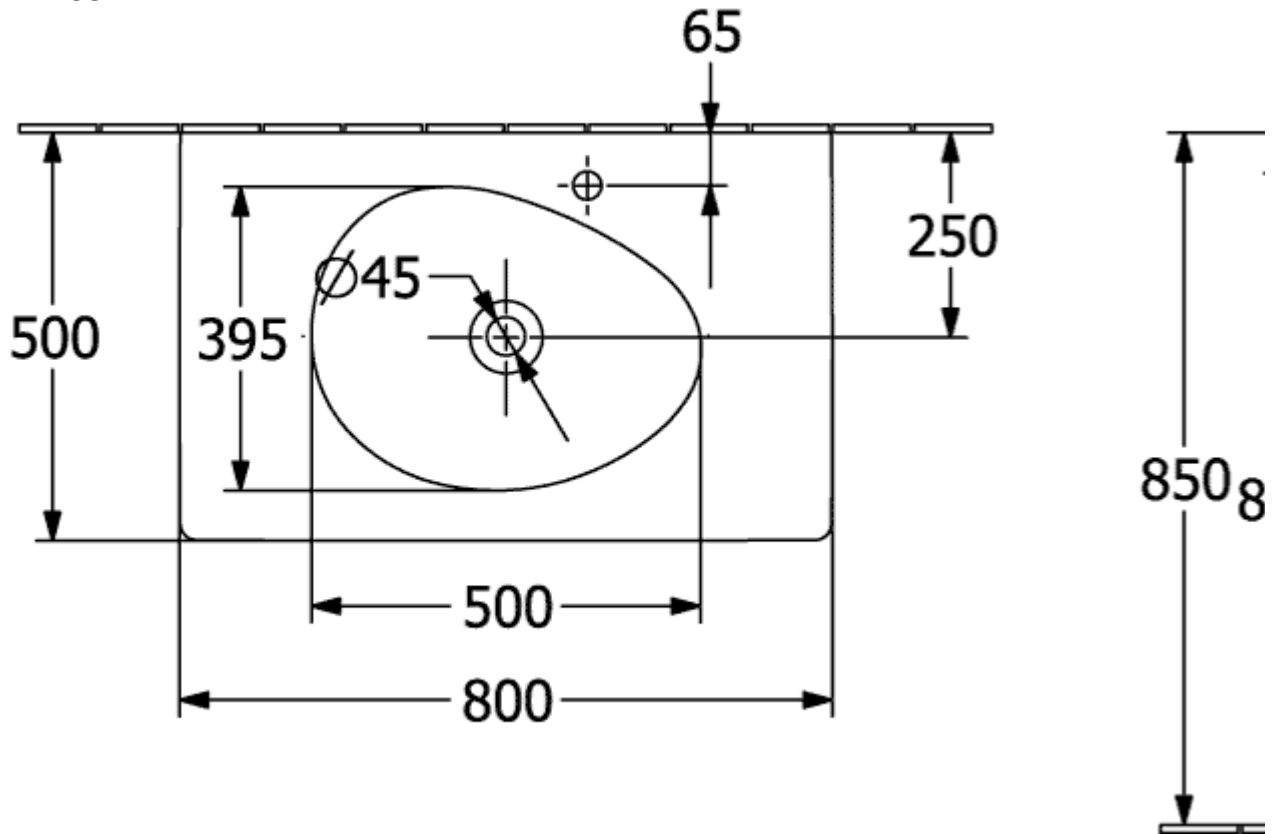

ANTAO VANITY WASHBASIN RECTANGLE

PRODUCT INFORMATION

Article title	Villeroy & Boch Antao Vanity washbasin, 800 x 500 x 150 mm, White Alpin CeramicPlus, without overflow
Article number	4A7581R1
Assembly / Assembly type	wall-mounted
Scope of delivery	1 x vanity washbasin , 1 x non-closing outlet valve with ceramic valve cover
Depth in mm	500
Width in mm	800
Height in mm	150
Interior depth	115
Collection	Antao
Suitable for	1-hole mixer, Matching Villeroy&Boch furniture
Material	TitanCeram
surface	glossy
Colour name	White Alpin CeramicPlus
With overflow	No
Shape	Rectangle
Colour designation	White Alpin
Antibacterial surface (with AntiBac)	No
Easy surface cleaning (CeramicPlus)	Yes
Number of tap holes punched through	1
Number of bowls	1

TECHNICAL DRAWINGS

4A7581R1

4A7581R1