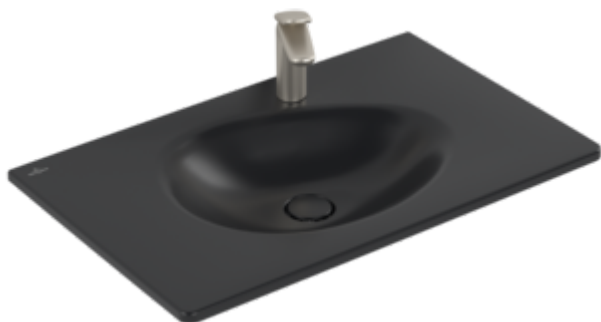

## ANTAO VANITY WASHBASIN RECTANGLE

### PRODUCT INFORMATION

Article title	Villeroy & Boch Antao Vanity washbasin, 800 x 500 x 150 mm, Pure Black CeramicPlus, without overflow
Article number	4A7581R7
Assembly / Assembly type	wall-mounted
Scope of delivery	1 x vanity washbasin , 1 x non-closing outlet valve with ceramic valve cover
Depth in mm	500
Width in mm	800
Height in mm	150
Interior depth	115
Collection	Antao
Suitable for	1-hole mixer, Matching Villeroy&Boch furniture
Material	TitanCeram
surface	matt
Colour name	Pure Black CeramicPlus
With overflow	No
Shape	Rectangle
Colour designation	Pure Black
Antibacterial surface (with AntiBac)	No
Easy surface cleaning (CeramicPlus)	Yes
Number of tap holes punched through	1
Number of bowls	1