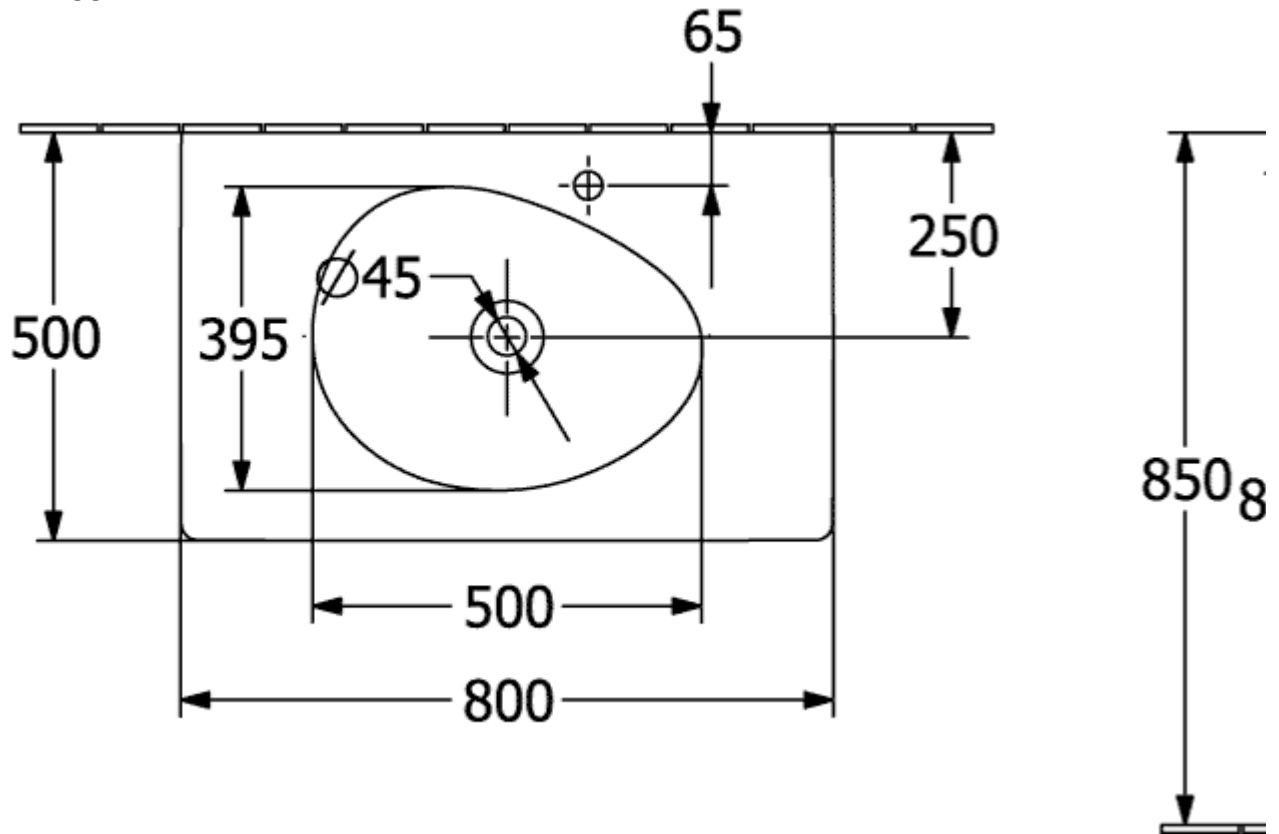

ANTAO VANITY WASHBASIN RECTANGLE

PRODUCT INFORMATION

Article title	Villeroy & Boch Antao Vanity washbasin, 800 x 500 x 150 mm, White Alpin CeramicPlus, with concealed overflow
Article number	4A7584R1
Assembly / Assembly type	wall-mounted
Scope of delivery	1 x vanity washbasin , 1 x concealed ViFlow overflow with ceramic valve cover
Depth in mm	500
Width in mm	800
Height in mm	150
Interior depth	115
Collection	Antao
Suitable for	1-hole mixer, Matching Villeroy&Boch furniture
Material	TitanCeram
surface	glossy
Colour name	White Alpin CeramicPlus
With overflow	Yes
Shape	Rectangle
Colour designation	White Alpin
Antibacterial surface (with AntiBac)	No
Easy surface cleaning (CeramicPlus)	Yes
Number of tap holes punched through	1
Number of bowls	1

TECHNICAL DRAWINGS

4A7584R1

4A7584R1