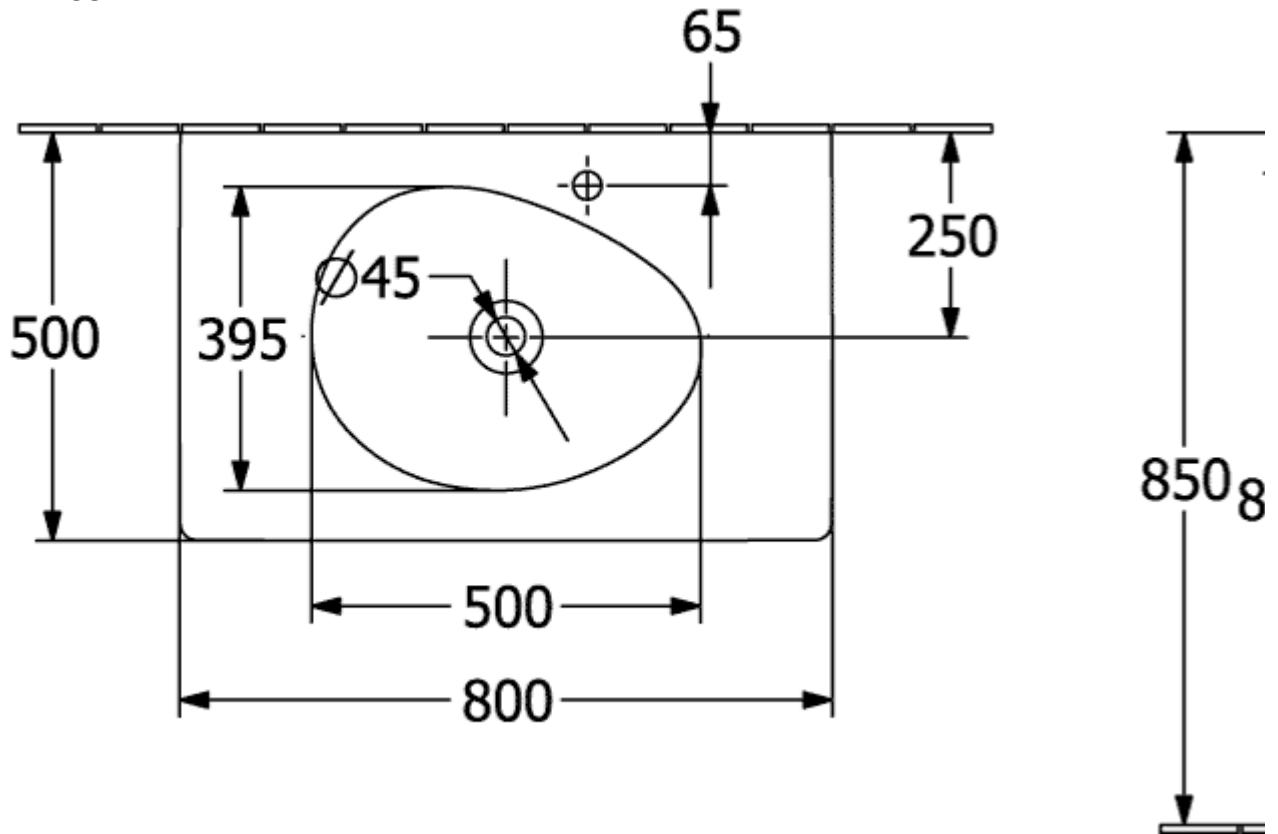

## ANTAO VANITY WASHBASIN RECTANGLE

### PRODUCT INFORMATION

Article title	Villeroy & Boch Antao Vanity washbasin, 800 x 500 x 150 mm, Pure Black CeramicPlus, with concealed overflow
Article number	4A7584R7
Assembly / Assembly type	wall-mounted
Scope of delivery	1 x vanity washbasin , 1 x concealed ViFlow overflow with ceramic valve cover
Depth in mm	500
Width in mm	800
Height in mm	150
Interior depth	115
Collection	Antao
Suitable for	1-hole mixer, Matching Villeroy&Boch furniture
Material	TitanCeram
surface	matt
Colour name	Pure Black CeramicPlus
With overflow	Yes
Shape	Rectangle
Colour designation	Pure Black
Antibacterial surface (with AntiBac)	No
Easy surface cleaning (CeramicPlus)	Yes
Number of tap holes punched through	1
Number of bowls	1

TECHNICAL DRAWINGS

4A7584R7

4A7584R7