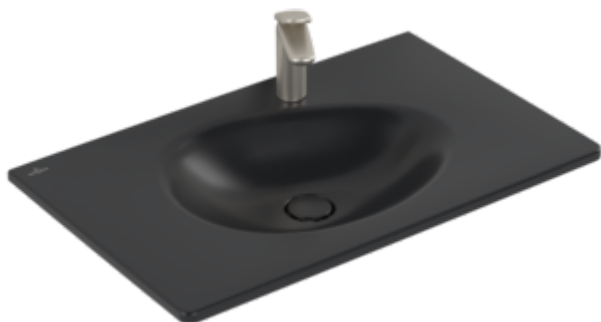

## ANTAO VANITY WASHBASIN RECTANGLE

### PRODUCT INFORMATION

Article title	Villeroy & Boch Antao Vanity washbasin, 800 x 500 x 150 mm, Pure Black CeramicPlus, with concealed overflow
Article number	4A7584R7
Assembly / Assembly type	wall-mounted
Scope of delivery	1 x vanity washbasin , 1 x concealed ViFlow overflow with ceramic valve cover
Depth in mm	500
Width in mm	800
Height in mm	150
Interior depth	115
Collection	Antao
Suitable for	1-hole mixer, Matching Villeroy&Boch furniture
Material	TitanCeram
surface	matt
Colour name	Pure Black CeramicPlus
With overflow	Yes
Shape	Rectangle
Colour designation	Pure Black
Antibacterial surface (with AntiBac)	No
Easy surface cleaning (CeramicPlus)	Yes
Number of tap holes punched through	1
Number of bowls	1