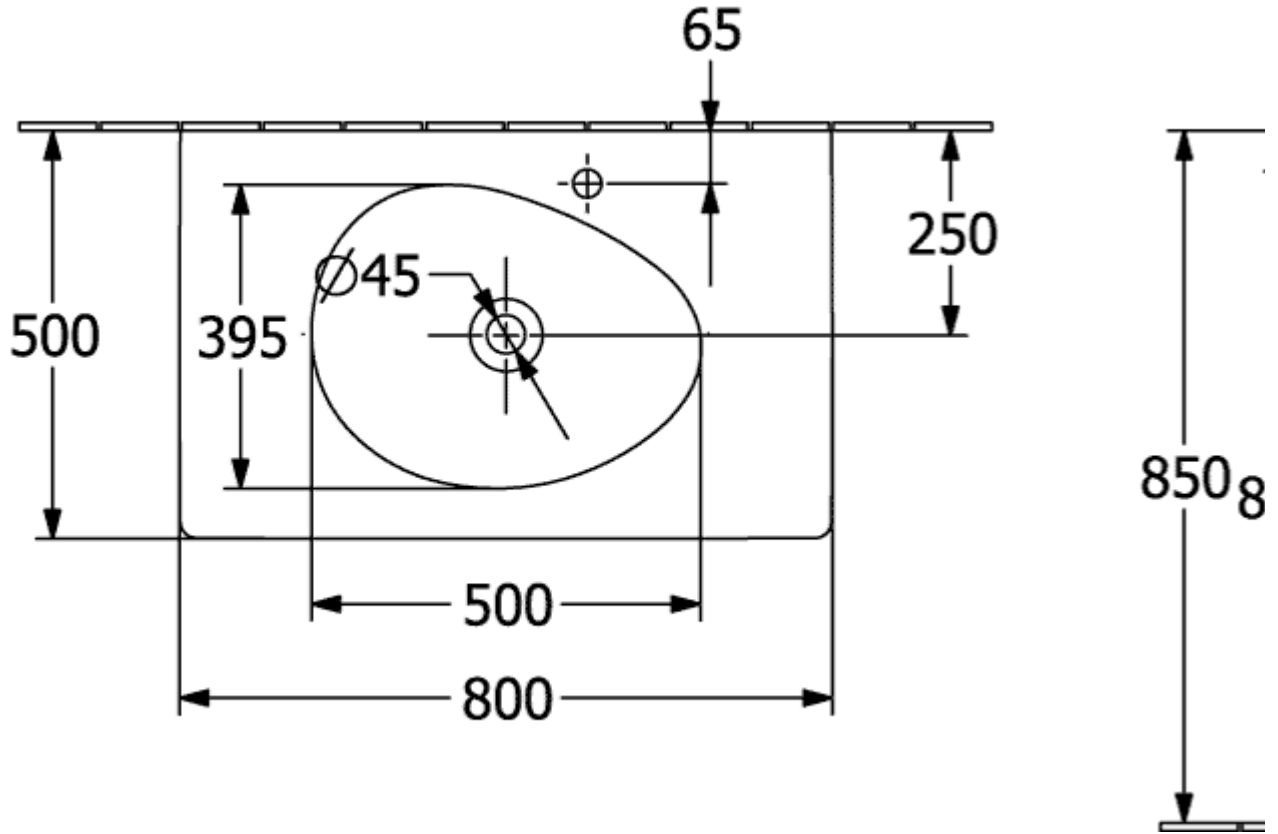

TECHNICAL DRAWINGS

4A76A2R1