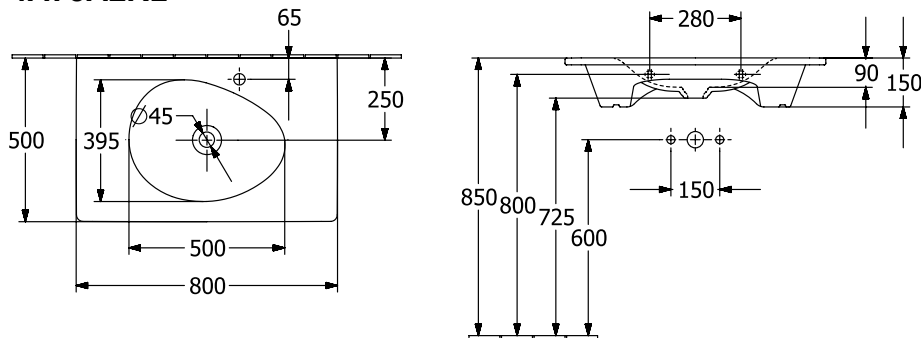

TECHNICAL DRAWINGS

4A76A2R1

4A76A2R1