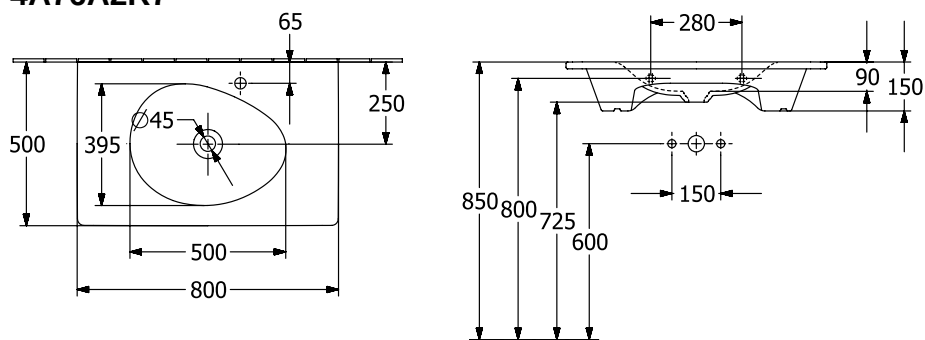

ANTAO VANITY WASHBASIN RECTANGLE

PRODUCT INFORMATION

Article title	Villeroy & Boch Antao Vanity washbasin, 1000 x 500 x 150 mm, Pure Black CeramicPlus, without overflow
Article number	4A76A2R7
Assembly / Assembly type	wall-mounted
Scope of delivery	1 x vanity washbasin , 1 x non-closing outlet valve with ceramic valve cover
Depth in mm	500
Width in mm	1000
Height in mm	150
Interior depth	115
Collection	Antao
Suitable for	1-hole mixer, Matching Villeroy&Boch furniture
Material	TitanCeram
surface	matt
Colour name	Pure Black CeramicPlus
With overflow	No
Shape	Rectangle
Colour designation	Pure Black
Antibacterial surface (with AntiBac)	No
Easy surface cleaning (CeramicPlus)	Yes
Number of tap holes punched through	1
Number of bowls	1

TECHNICAL DRAWINGS

4A76A2R7

4A76A2R7

4A76A2R7

4A76A2R7