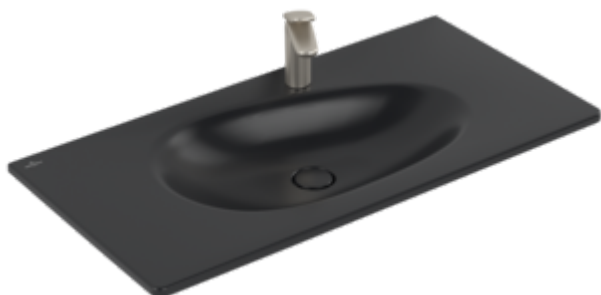

ANTAO VANITY WASHBASIN RECTANGLE

PRODUCT INFORMATION

Article title	Villeroy & Boch Antao Vanity washbasin, 1000 x 500 x 150 mm, Pure Black CeramicPlus, without overflow
Article number	4A76A2R7
Assembly / Assembly type	wall-mounted
Scope of delivery	1 x vanity washbasin , 1 x non-closing outlet valve with ceramic valve cover
Depth in mm	500
Width in mm	1000
Height in mm	150
Interior depth	115
Collection	Antao
Suitable for	1-hole mixer, Matching Villeroy&Boch furniture
Material	TitanCeram
surface	matt
Colour name	Pure Black CeramicPlus
With overflow	No
Shape	Rectangle
Colour designation	Pure Black
Antibacterial surface (with AntiBac)	No
Easy surface cleaning (CeramicPlus)	Yes
Number of tap holes punched through	1
Number of bowls	1