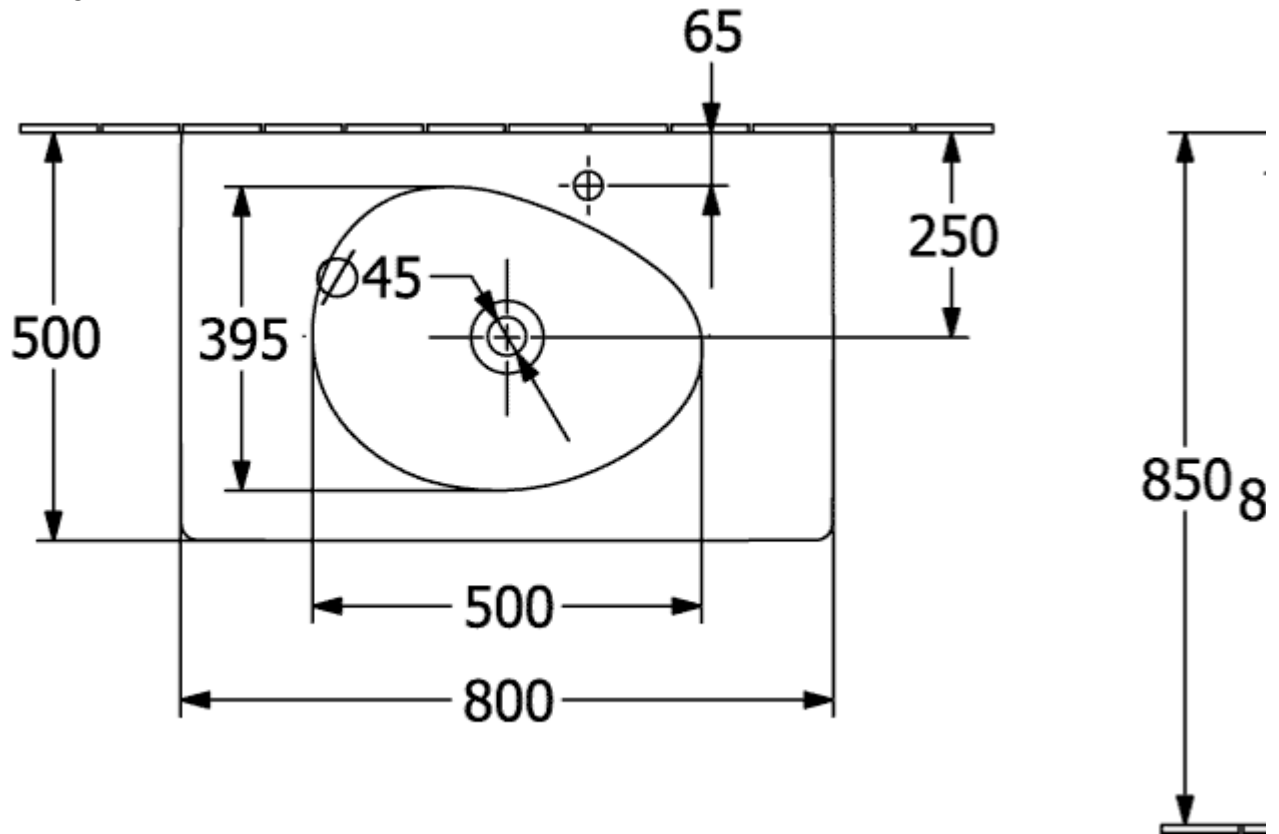

ANTAO VANITY WASHBASIN RECTANGLE

PRODUCT INFORMATION

Article title	Villeroy & Boch Antao Vanity washbasin, 1000 x 500 x 150 mm, Pure Black CeramicPlus, without overflow
Article number	4A76A2R7
Assembly / Assembly type	wall-mounted
Scope of delivery	1 x vanity washbasin , 1 x non-closing outlet valve with ceramic valve cover
Depth in mm	500
Width in mm	1000
Height in mm	150
Interior depth	115
Collection	Antao
Suitable for	1-hole mixer, Matching Villeroy&Boch furniture
Material	TitanCeram
surface	matt
Colour name	Pure Black CeramicPlus
With overflow	No
Shape	Rectangle
Colour designation	Pure Black
Antibacterial surface (with AntiBac)	No
Easy surface cleaning (CeramicPlus)	Yes
Number of tap holes punched through	1
Number of bowls	1

TECHNICAL DRAWINGS

4A76A2R7

4A76A2R7

4A76A2R7

4A76A2R7