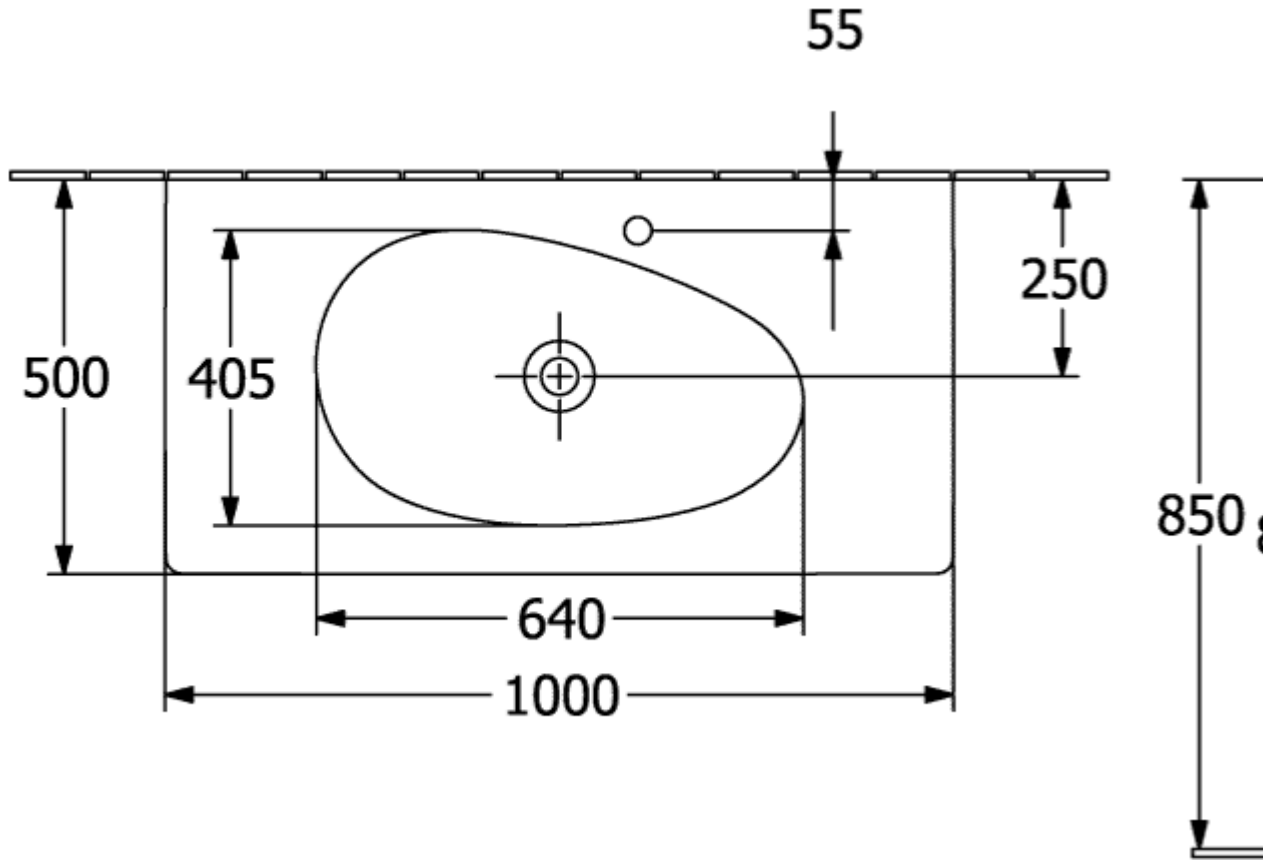

ANTAO VANITY WASHBASIN RECTANGLE

PRODUCT INFORMATION

Article title	Villeroy & Boch Antao Vanity washbasin, 1000 x 500 x 150 mm, Pure Black CeramicPlus, without overflow
Article number	4A76A2R7
Assembly / Assembly type	wall-mounted
Scope of delivery	1 x vanity washbasin , 1 x non-closing outlet valve with ceramic valve cover
Depth in mm	500
Width in mm	1000
Height in mm	150
Interior depth	115
Collection	Antao
Suitable for	1-hole mixer, Matching Villeroy&Boch furniture
Material	TitanCeram
surface	matt
Colour name	Pure Black CeramicPlus
With overflow	No
Shape	Rectangle
Colour designation	Pure Black
Antibacterial surface (with AntiBac)	No
Easy surface cleaning (CeramicPlus)	Yes
Number of tap holes punched through	1
Number of bowls	1

TECHNICAL DRAWINGS

4A76A2R7

4A76A2R7

4A76A2R7

4A76A2R7