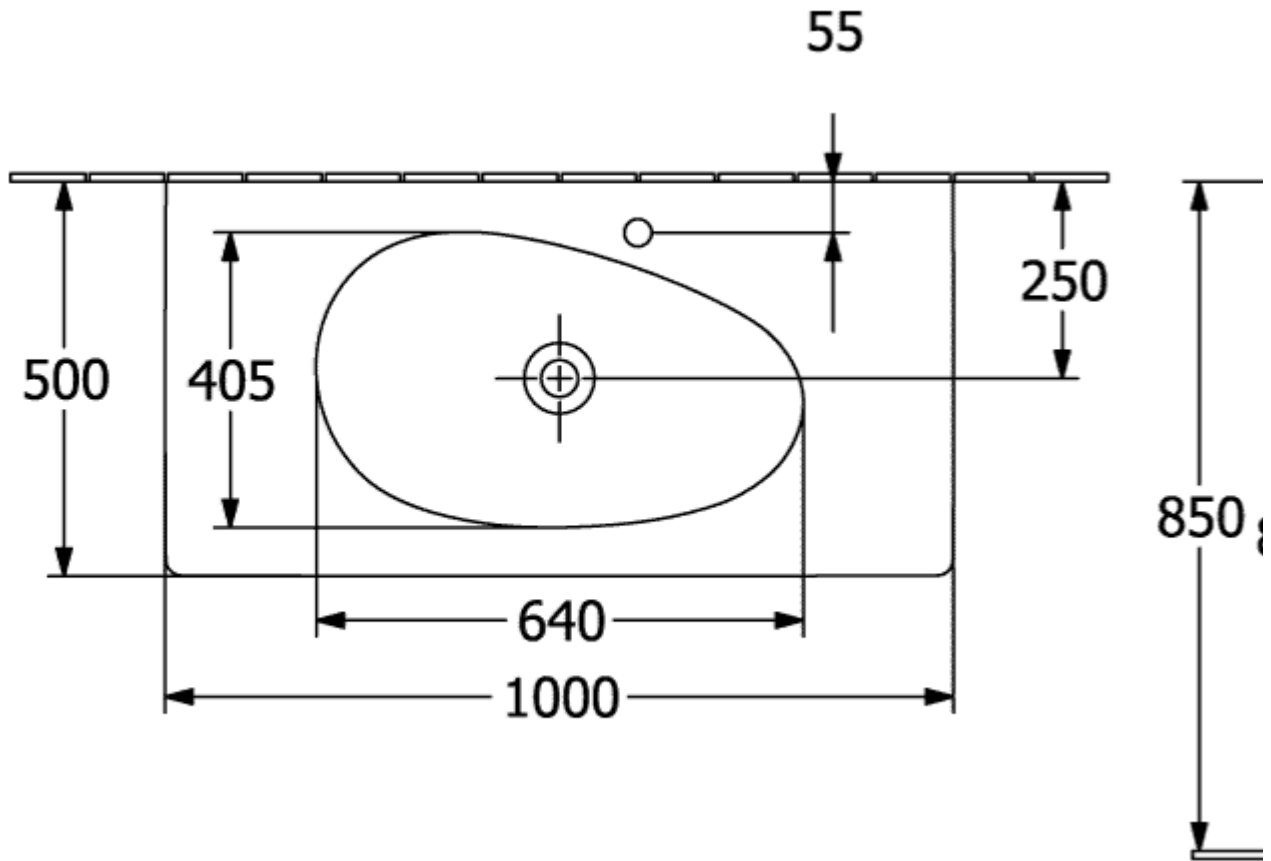

ANTAO VANITY WASHBASIN RECTANGLE

PRODUCT INFORMATION

Article title	Villeroy & Boch Antao Vanity washbasin, 1000 x 500 x 150 mm, White Alpin CeramicPlus, with concealed overflow
Article number	4A76ABR1
Assembly / Assembly type	wall-mounted
Scope of delivery	1 x vanity washbasin , 1 x concealed ViFlow overflow with ceramic valve cover
Depth in mm	500
Width in mm	1000
Height in mm	150
Interior depth	115
Collection	Antao
Suitable for	1-hole mixer, Matching Villeroy&Boch furniture
Material	TitanCeram
surface	glossy
Colour name	White Alpin CeramicPlus
With overflow	Yes
Shape	Rectangle
Colour designation	White Alpin
Antibacterial surface (with AntiBac)	No
Easy surface cleaning (CeramicPlus)	Yes
Number of tap holes punched through	1
Number of bowls	1

TECHNICAL DRAWINGS

4A76ABR1

4A76ABR1