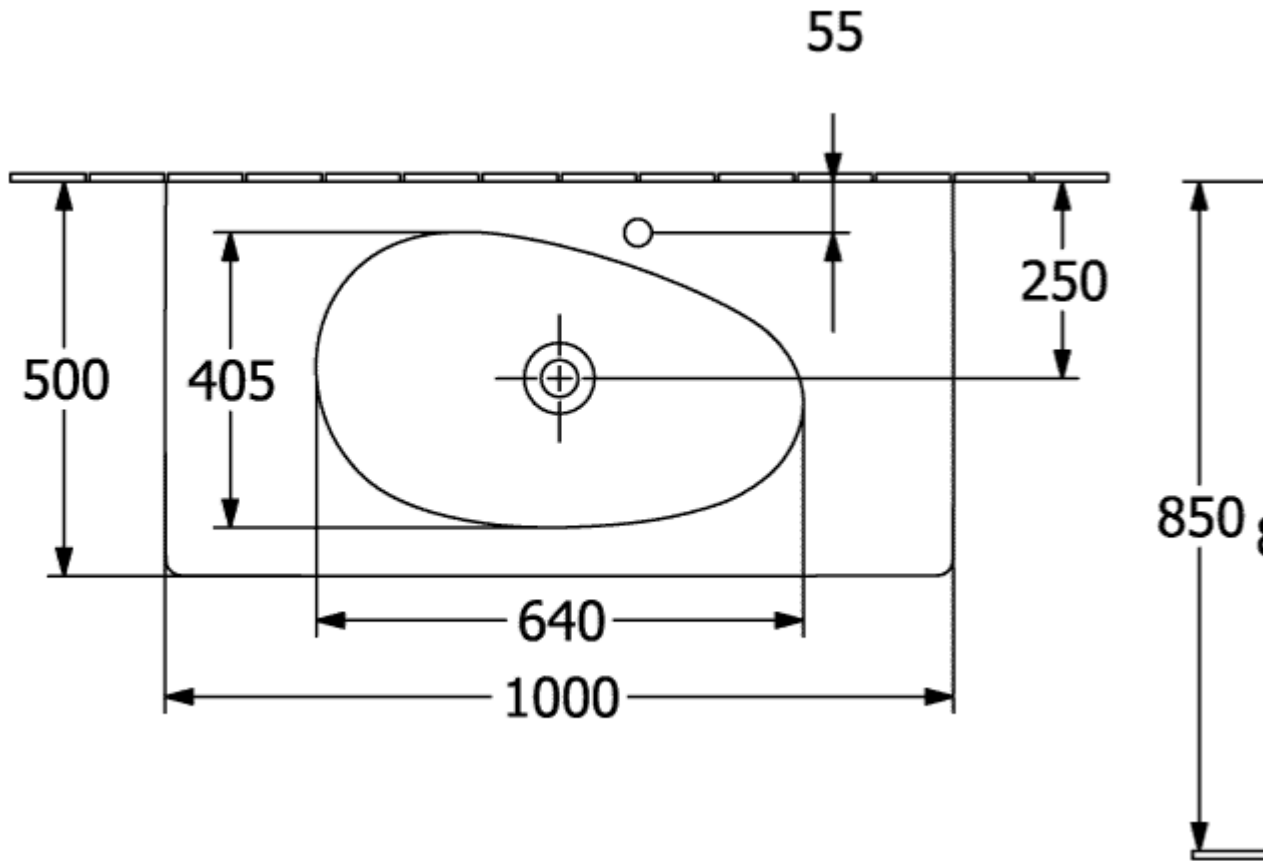

ANTAO VANITY WASHBASIN RECTANGLE

PRODUCT INFORMATION

Article title	Villeroy & Boch Antao Vanity washbasin, 1000 x 500 x 150 mm, Pure Black CeramicPlus, with concealed overflow
Article number	4A76ABR7
Assembly / Assembly type	wall-mounted
Scope of delivery	1 x vanity washbasin , 1 x concealed ViFlow overflow with ceramic valve cover
Depth in mm	500
Width in mm	1000
Height in mm	150
Interior depth	115
Collection	Antao
Suitable for	1-hole mixer, Matching Villeroy&Boch furniture
Material	TitanCeram
surface	matt
Colour name	Pure Black CeramicPlus
With overflow	Yes
Shape	Rectangle
Colour designation	Pure Black
Antibacterial surface (with AntiBac)	No
Easy surface cleaning (CeramicPlus)	Yes
Number of tap holes punched through	1
Number of bowls	1

TECHNICAL DRAWINGS

4A76ABR7

4A76ABR7