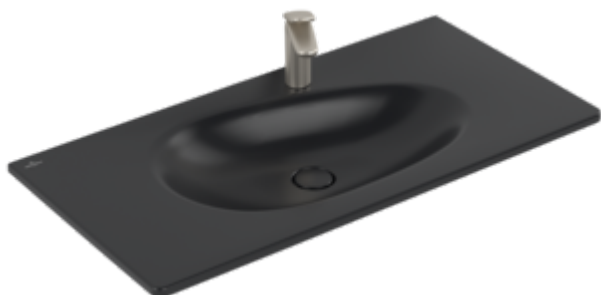

ANTAO VANITY WASHBASIN RECTANGLE

PRODUCT INFORMATION

Article title	Villeroy & Boch Antao Vanity washbasin, 1000 x 500 x 150 mm, Pure Black CeramicPlus, with concealed overflow
Article number	4A76ABR7
Assembly / Assembly type	wall-mounted
Scope of delivery	1 x vanity washbasin , 1 x concealed ViFlow overflow with ceramic valve cover
Depth in mm	500
Width in mm	1000
Height in mm	150
Interior depth	115
Collection	Antao
Suitable for	1-hole mixer, Matching Villeroy&Boch furniture
Material	TitanCeram
surface	matt
Colour name	Pure Black CeramicPlus
With overflow	Yes
Shape	Rectangle
Colour designation	Pure Black
Antibacterial surface (with AntiBac)	No
Easy surface cleaning (CeramicPlus)	Yes
Number of tap holes punched through	1
Number of bowls	1