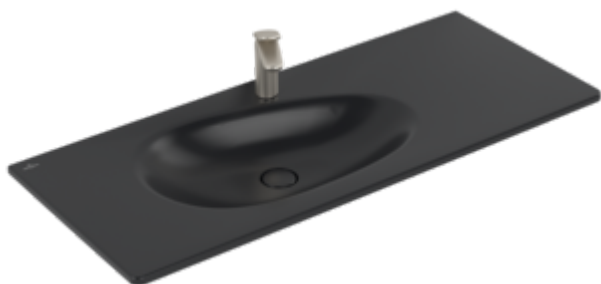

ANTAO VANITY WASHBASIN RECTANGLE

PRODUCT INFORMATION

Article title	Villeroy & Boch Antao Vanity washbasin, 1200 x 500 x 150 mm, Pure Black CeramicPlus, without overflow
Article number	4A77L2R7
Assembly / Assembly type	wall-mounted
Scope of delivery	1 x vanity washbasin , 1 x non-closing outlet valve with ceramic valve cover
Depth in mm	500
Width in mm	1200
Height in mm	150
Interior depth	115
Collection	Antao
Suitable for	1-hole mixer, Matching Villeroy&Boch furniture
Material	TitanCeram
surface	matt
Colour name	Pure Black CeramicPlus
With overflow	No
Shape	Rectangle
Colour designation	Pure Black
Antibacterial surface (with AntiBac)	No
Easy surface cleaning (CeramicPlus)	Yes
Number of tap holes punched through	1
Number of bowls	1