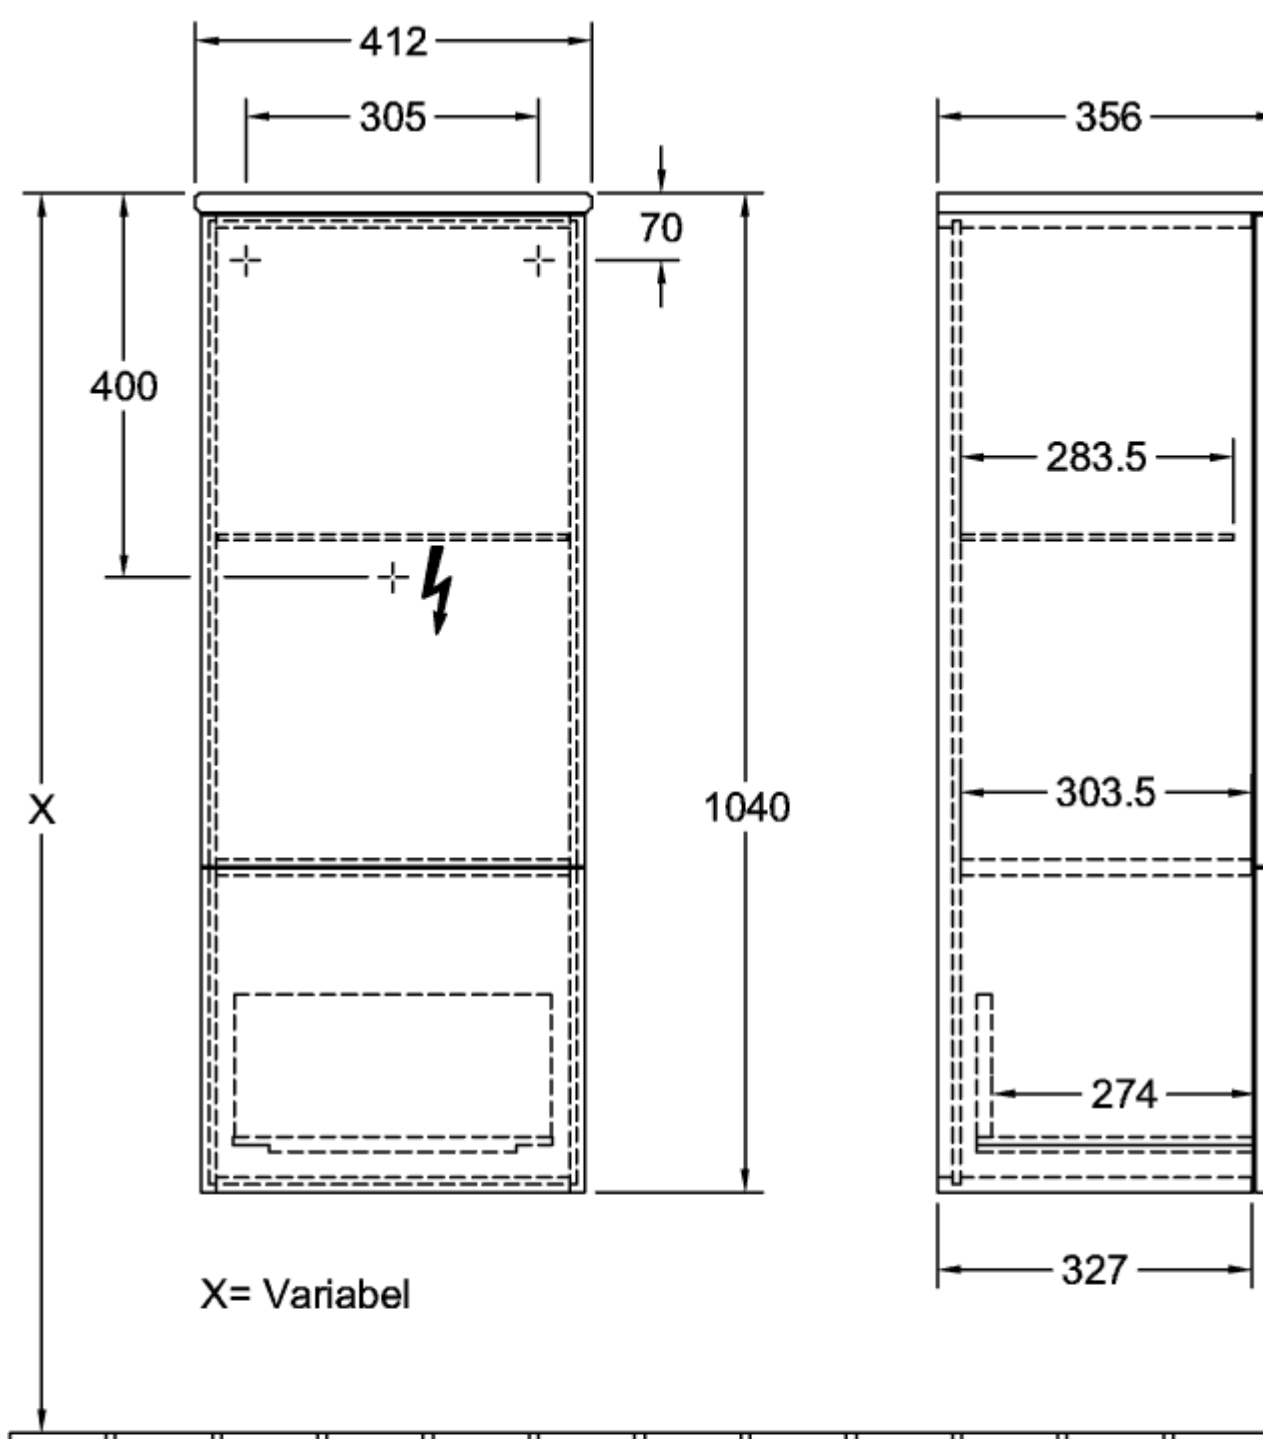

ANTAO MEDIUM-HEIGHT CABINET ANGULAR

PRODUCT INFORMATION

Article title	Villeroy & Boch Antao Medium-height cabinet, 1 door, 414 x 1039 x 356 mm, Front without structure, Black Matt Lacquer / Black Matt Lacquer
Article number	K44000PD
Assembly / Assembly type	wall-mounted
Type of opening	1 door
Door hinge	hinges on right
Equipment	1 cover panel , 1 x drawer with anti-slip base 1 x door 1 x fixed shelf 1 x drawer lighting 1 x glass shelf
Scope of delivery	1 x medium-height cabinet , 1 x fastening
Position of shelf unit	without
Depth in mm	356
Width in mm	414
Height in mm	1039
Collection	Antao
Function	with SoftClosing
Material front	MDF
Material body	MDF
Material cover panel	MDF
Surface textured	Front without structure
Shape	Angular
Colour designation	Black Matt Lacquer
Colour designation of cover panel	Black Matt Lacquer
With lighting	No
Smart home compatible	No

TECHNICAL DRAWINGS

K44000PD

⚡  220 - 240V

K44000PD