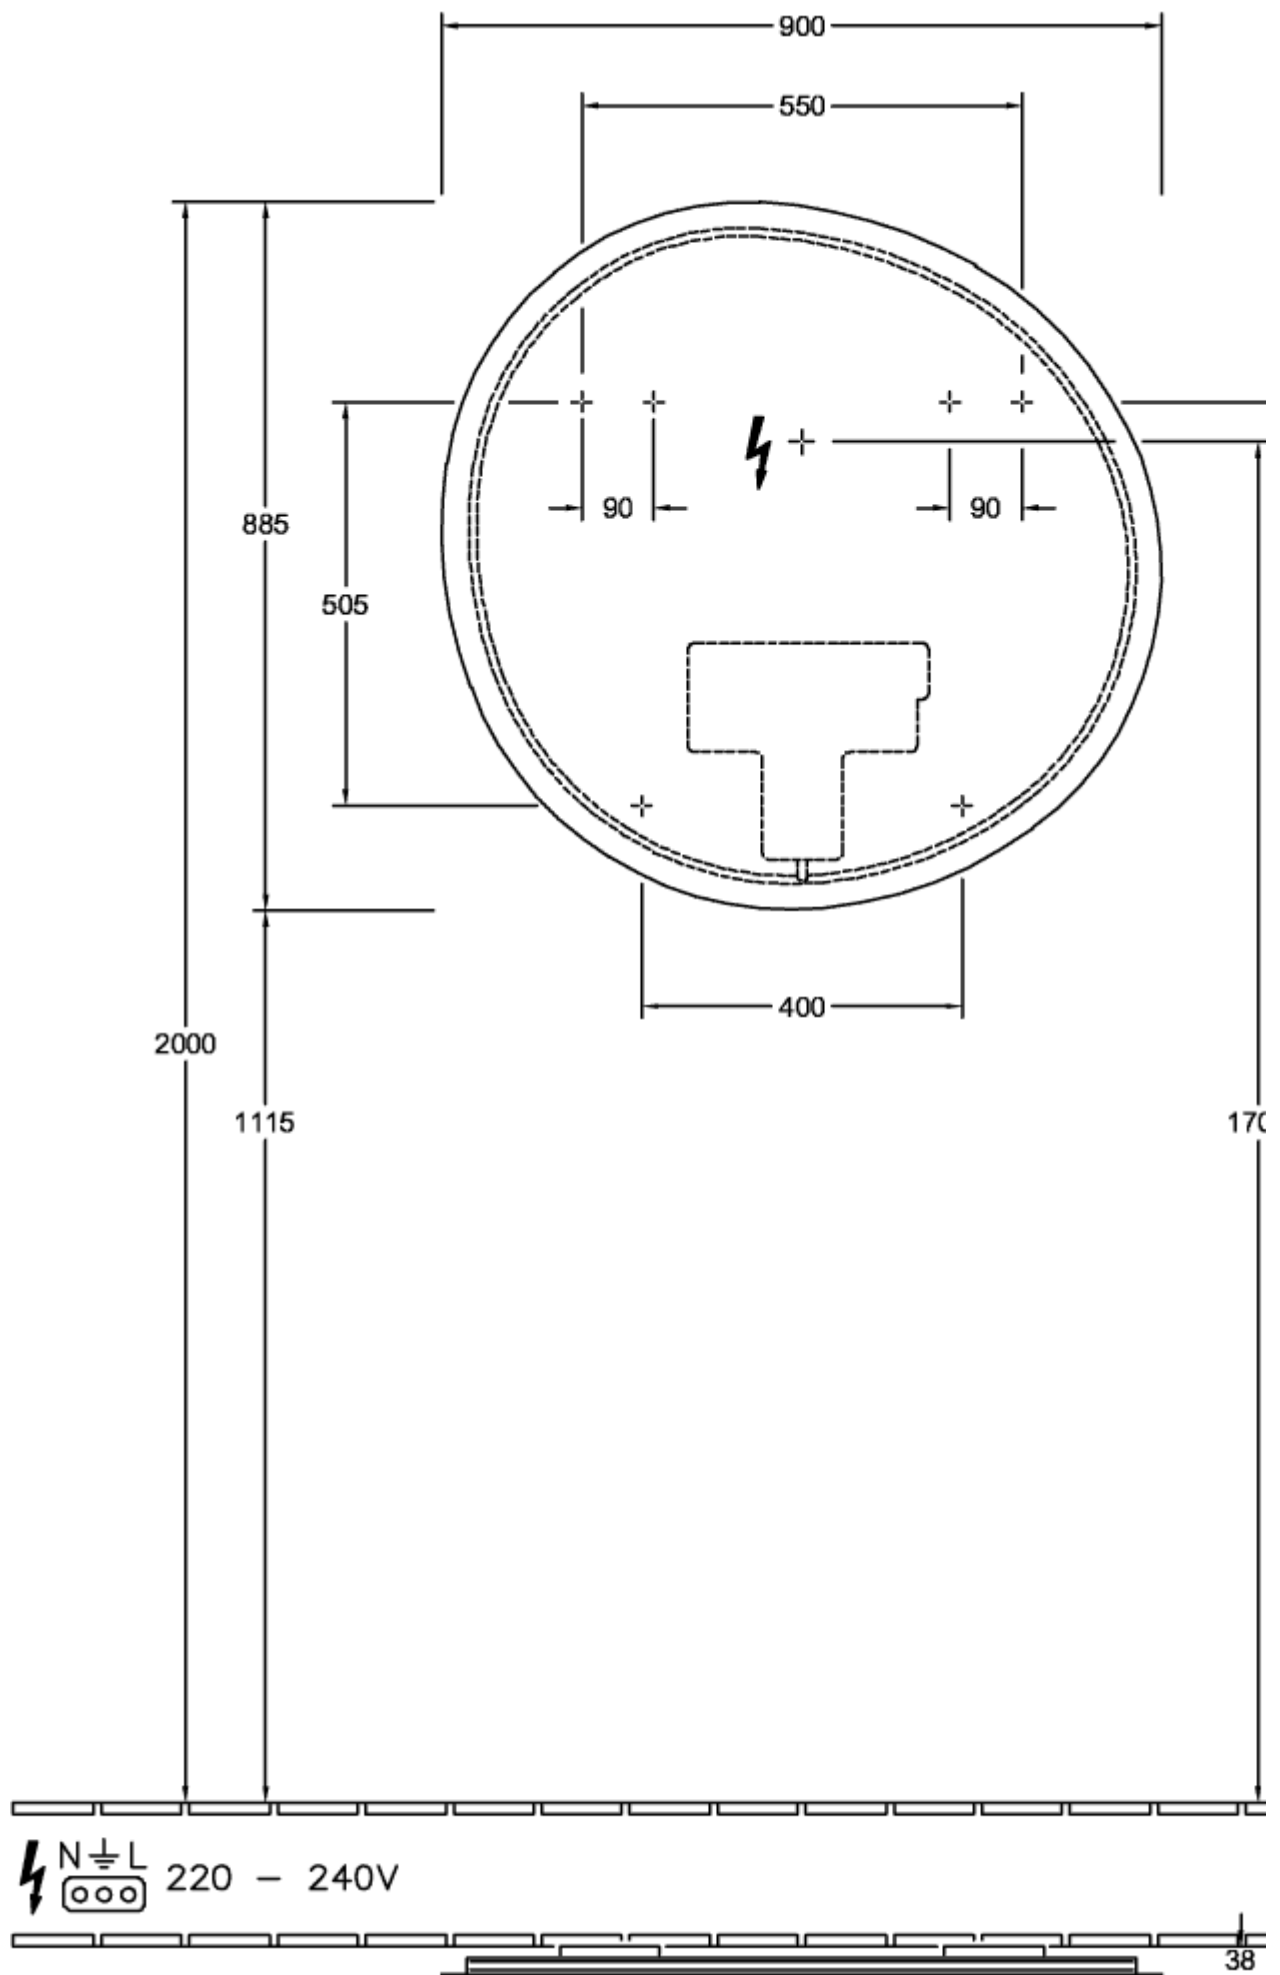

ANTAO MIRROR ASYMMETRIC

PRODUCT INFORMATION

Article title	Villeroy & Boch Antao Mirror, with lighting, 900 x 885 x 38 mm
Article number	L4809000
Assembly / Assembly type	wall-mounted
Equipment	LED ambient lighting
Scope of delivery	1 x mirror , 1 x fastening
Depth in mm	38
Width in mm	900
Height in mm	885
Collection	Antao
Function	with lighting
Shape	Asymmetric
With lighting	Yes
Smart home compatible	No

TECHNICAL DRAWINGS

L4809000

L4809000