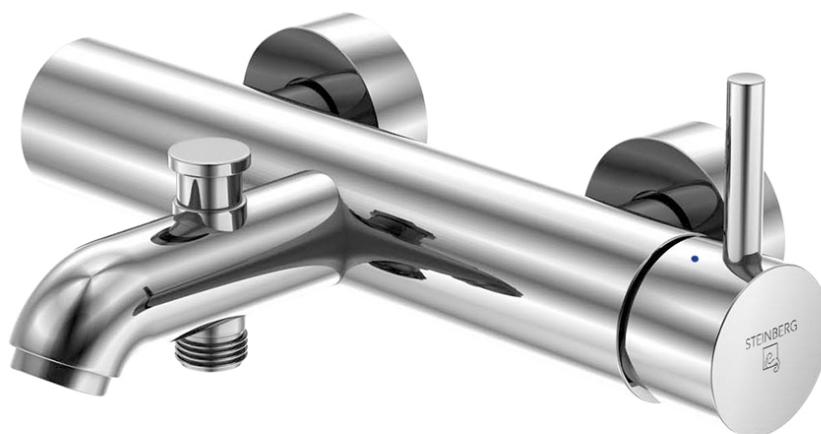

100 1100 Exposed single lever mixer 1/2" for bathtub  
with ceramic cartridge, with diverter, projection 185 mm, chrome

PRODUCT IMAGE

100 1100 Exposed single lever mixer 1/2" for bathtub  
with ceramic cartridge, with diverter, projection 185 mm, chrome