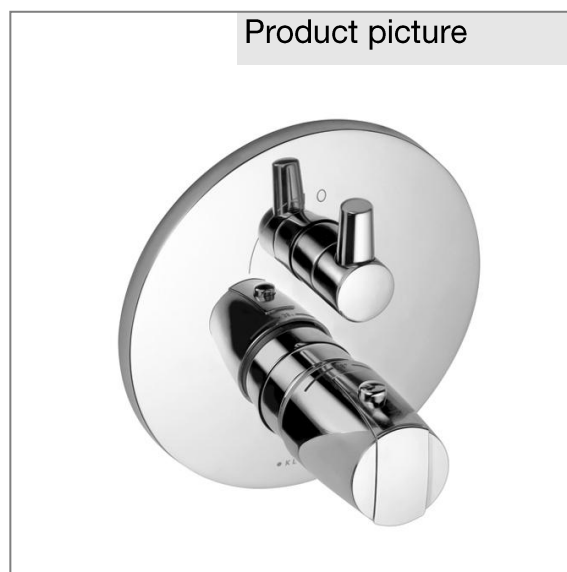

**Product:** KLUDI MX/KLUDI OBJEKTA MIX NEW concealed THM shower mixer, trim set with functional unit

**Ref.:** 358350538

**Product description**

concealed thermostatic shower mixer  
trim set with functional unit  
with ceramic shut-off valve  
hot water safety device 38 °C  
without pre-installation set  
KLUDI FLEXX.BOXX 88011

Finishes:  
05 chrome

**Advertisement**

- \* KLUDI GmbH & Co KG KLUDI MX/KLUDI OBJEKTA MIX NEW concealed thermostatic shower mixer, trim set with functional unit item no. 358350538
- \*\* chrome plated plastic / brass
- \*\*\* trim set with concealed mixer THM for KLUDI FLEXX.BOXX DN 20 item no. 88011

concealed thermostatic shower mixer, manufacturer KLUDI GmbH & Co KG  
type KLUDI MX/KLUDI OBJEKTA MIX NEW concealed thermostatic shower mixer with trim set item no. 358350538, trim set with functional unit THM for pre-installation set KLUDI FLEXX.BOXX DN 20 item no. 88011, with ceramic shut-off valve, cover plate chrome plated plastic, temperature control handle with hot water safety device 38°C, handles chrome plated brass / plastic, diameter cover plate 170 mm, without extension set item no. 7300600-00, without pre-installation set KLUDI FLEXX.BOXX item no. 88011,  
Optimal function only in combination with KLUDI products,