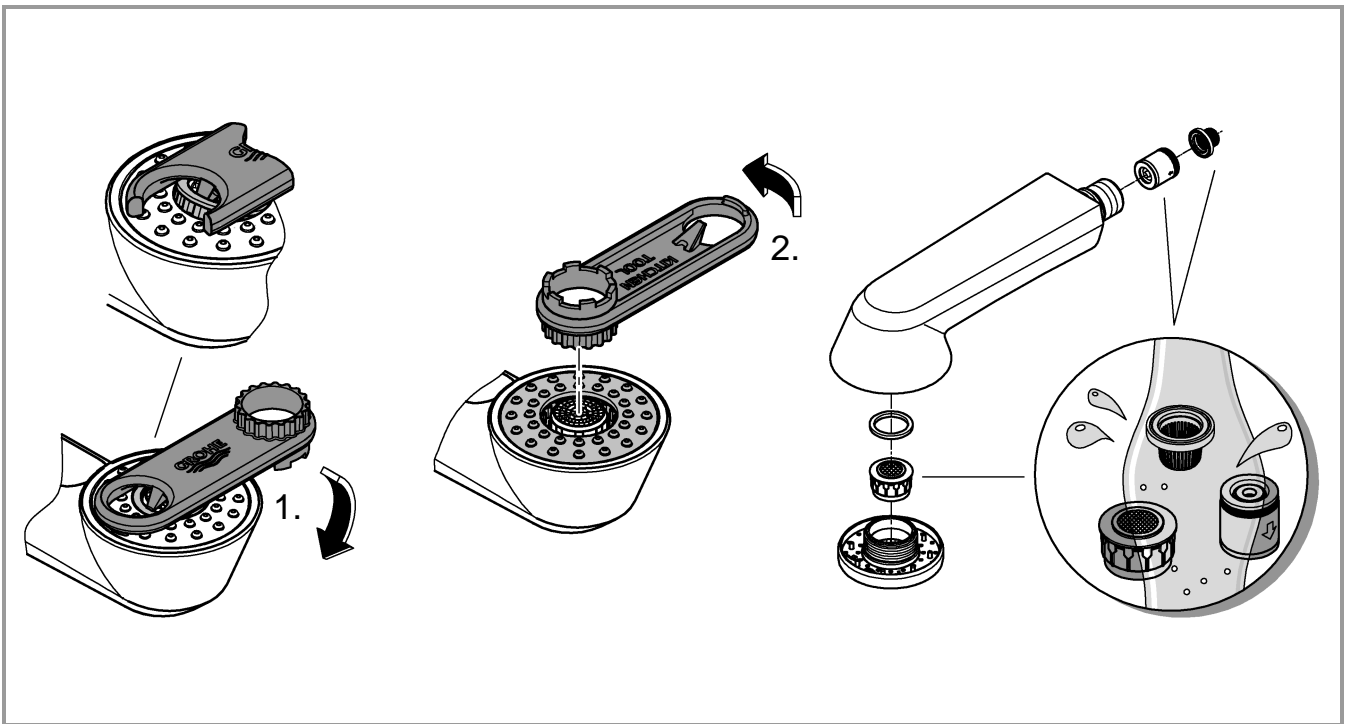

1

2

3

* =

*19 332	32mm
	

Pure Freude an Wasser

GROHE
WAVES

D