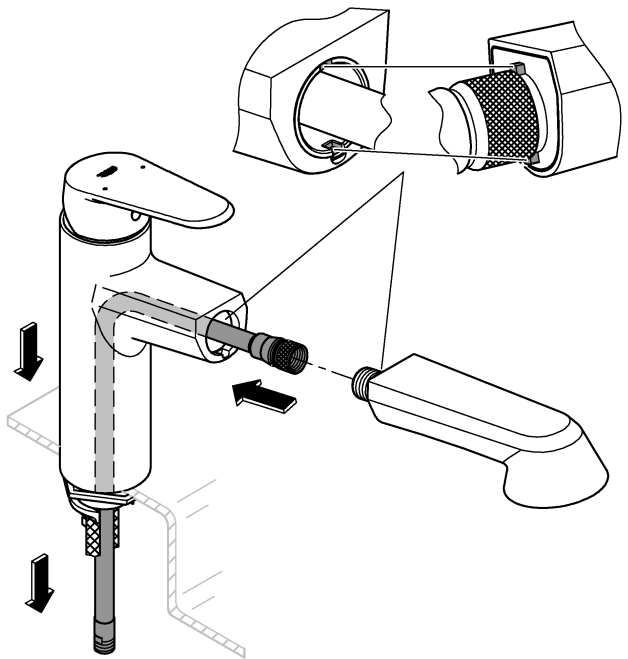

1

2

3

* =

*19 332	32mm
	

Pure Freude an Wasser

GROHE
WAVES

D