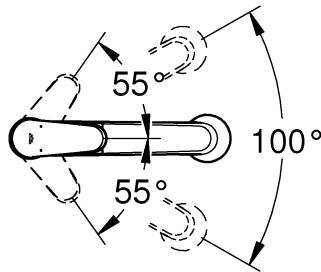

31 238
32 257