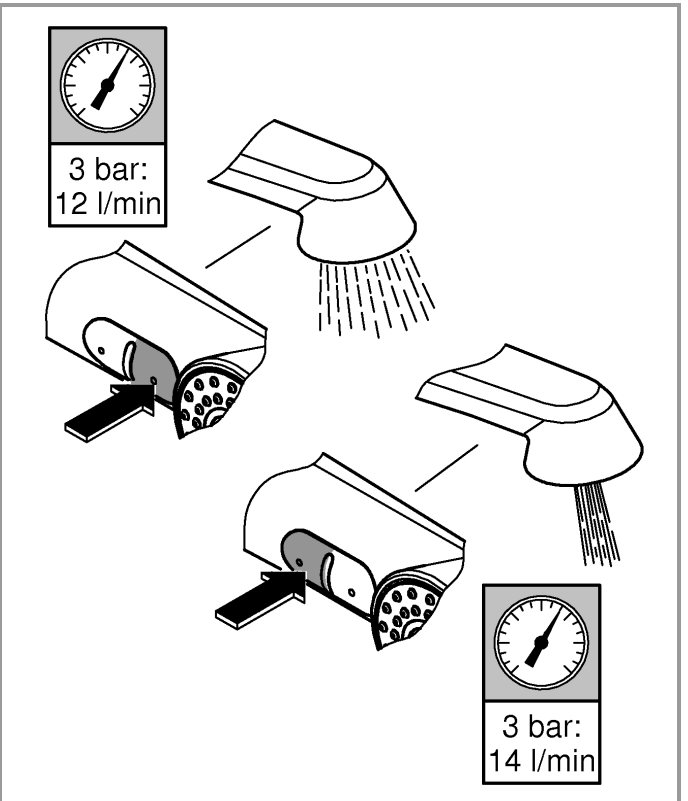

1

2

3

* =

*19 332	32mm
	

Pure Freude an Wasser

GROHE
WAVES

D