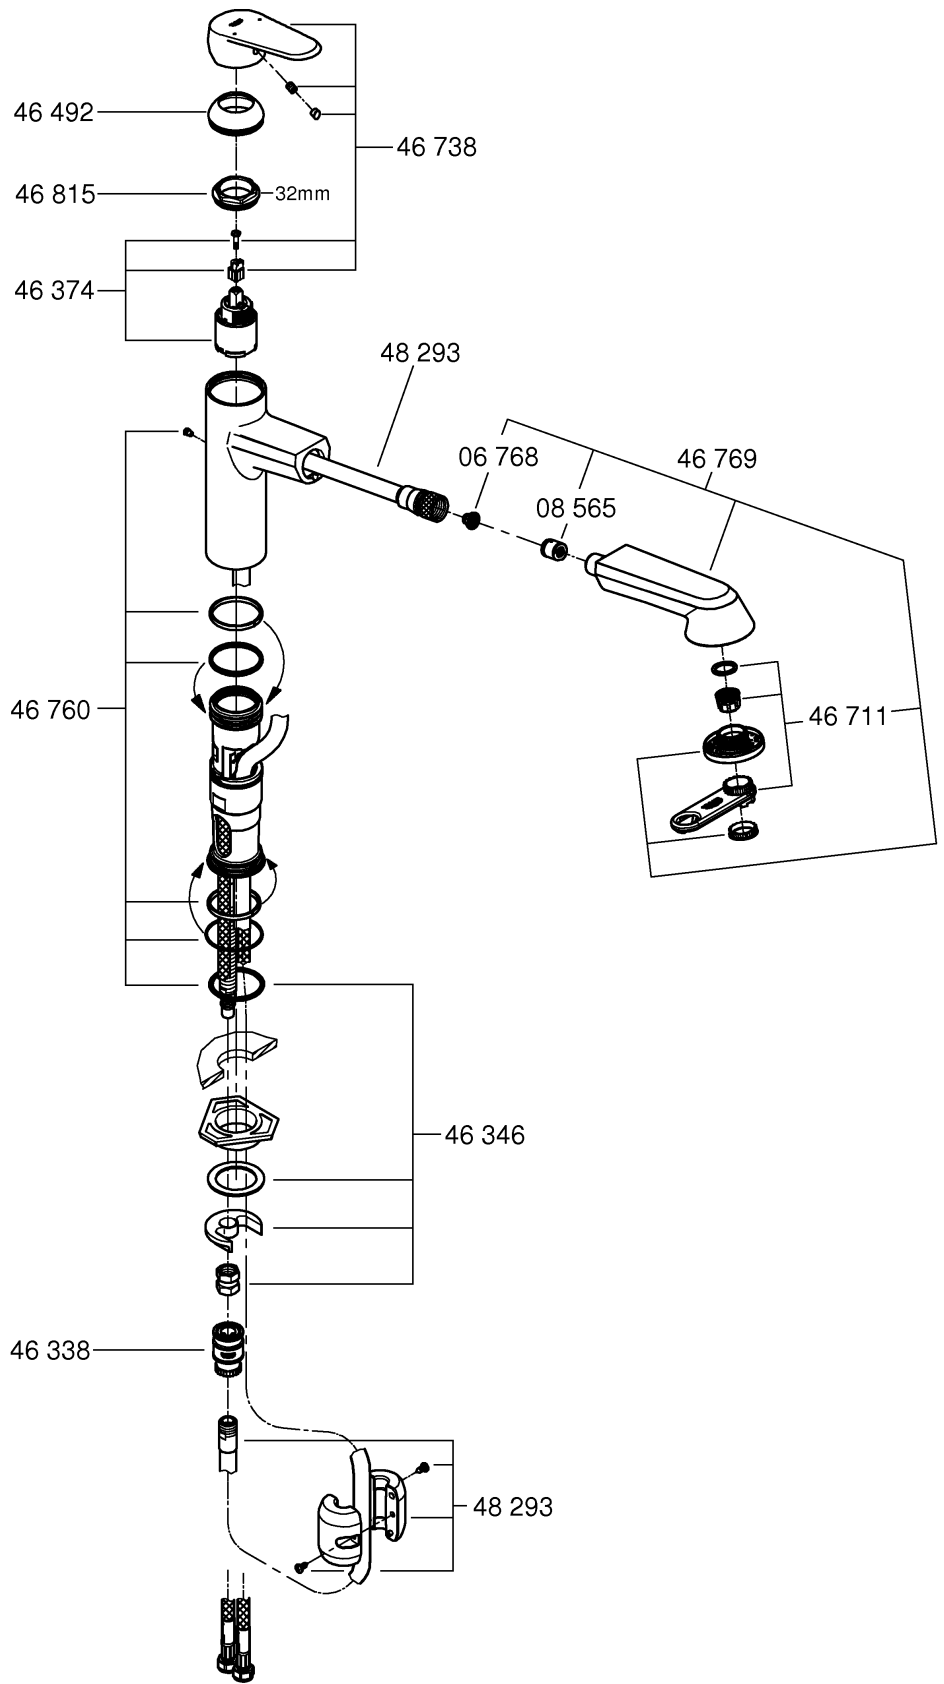

1

2

3

* =

*19 332	32mm
	

Pure Freude an Wasser

GROHE
WAVES

D