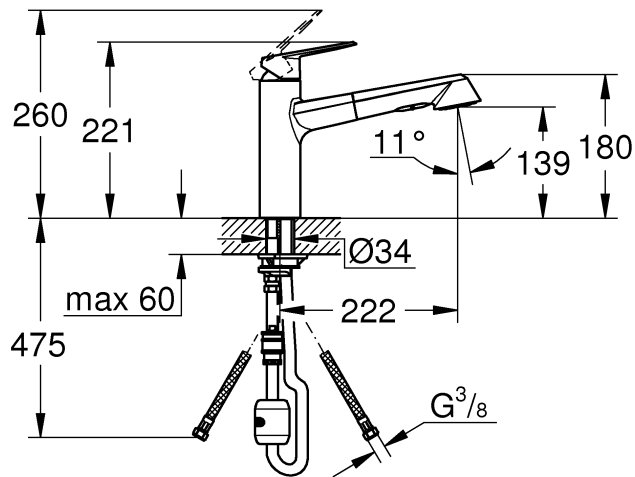

31 238
32 257

1

2 - 3

4

5

6

7