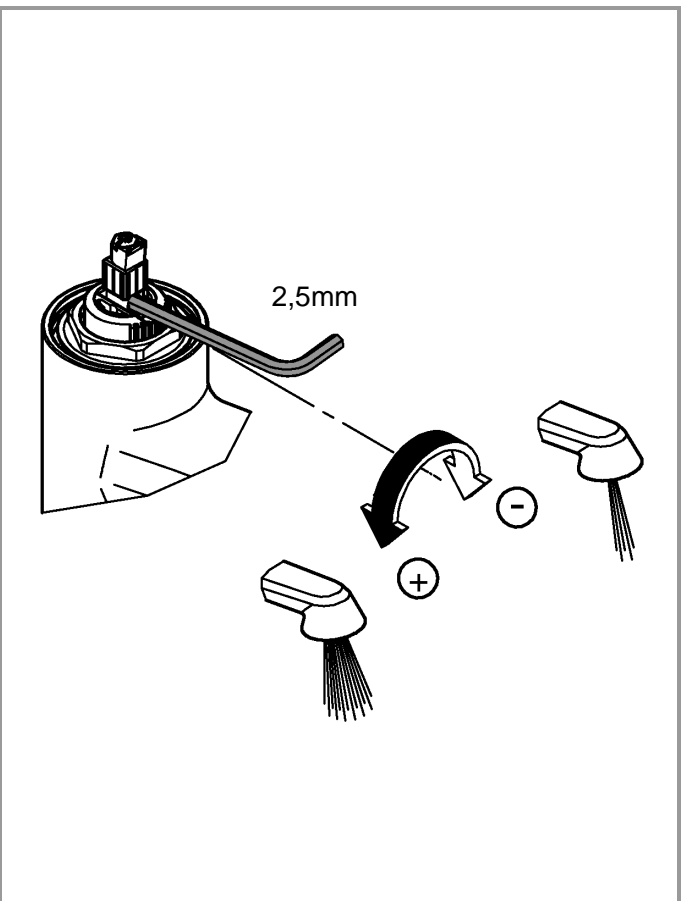

1

2

3

* =

*19 332	32mm
	

Pure Freude an Wasser

GROHE
WAVES

D