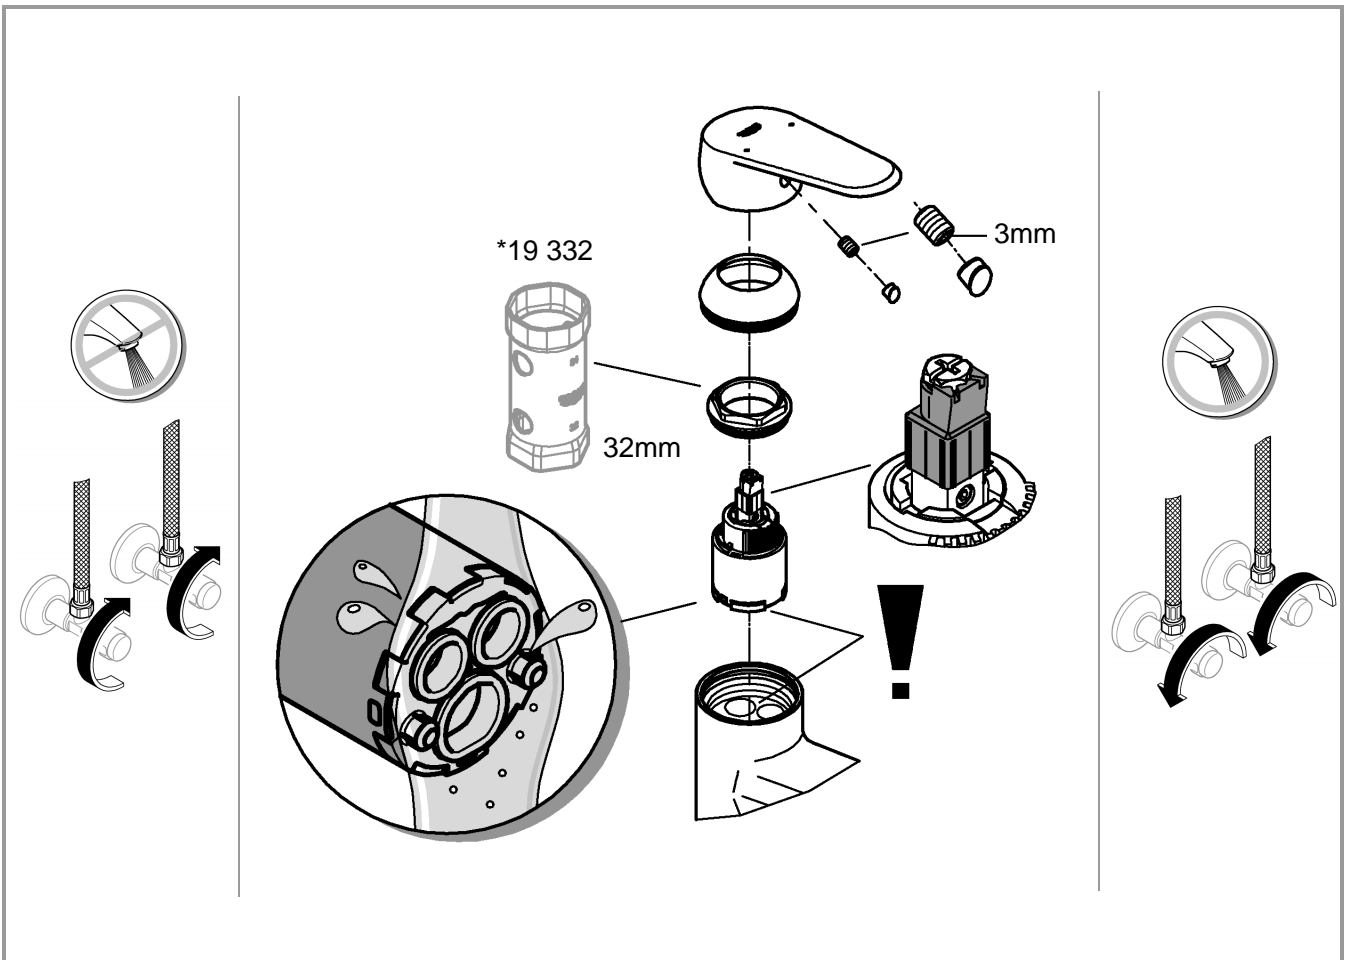

1

2

3

* =

*19 332	32mm
	

Pure Freude an Wasser

GROHE
WAVES

D