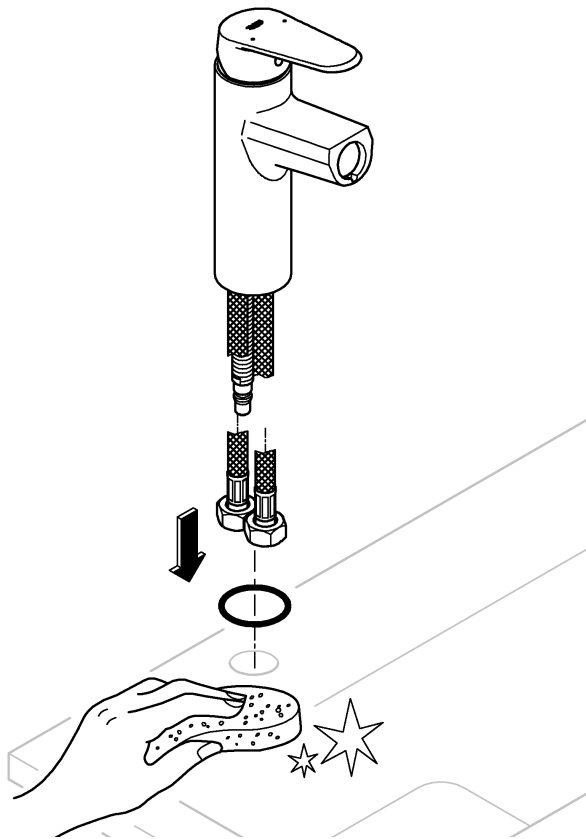

1

2

3

* =

*19 332	32mm
	

Pure Freude an Wasser

GROHE
WAVES

D