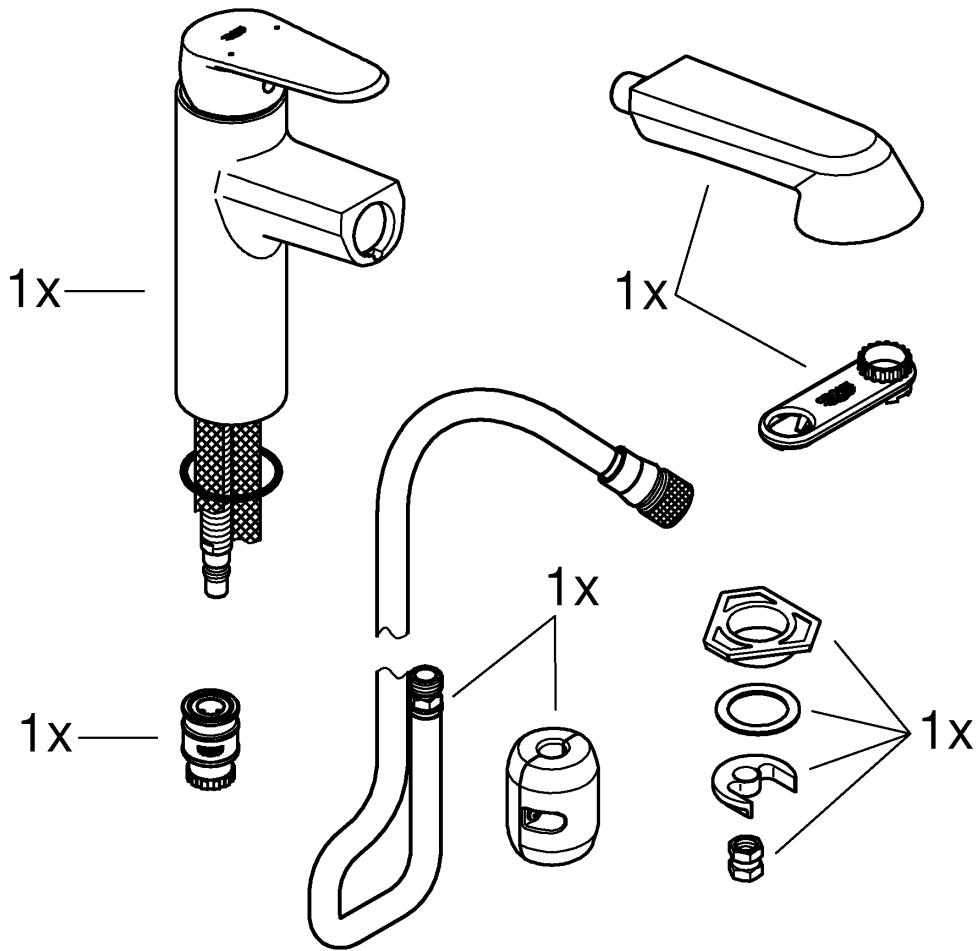

DIN
1938
DIN
EN
806