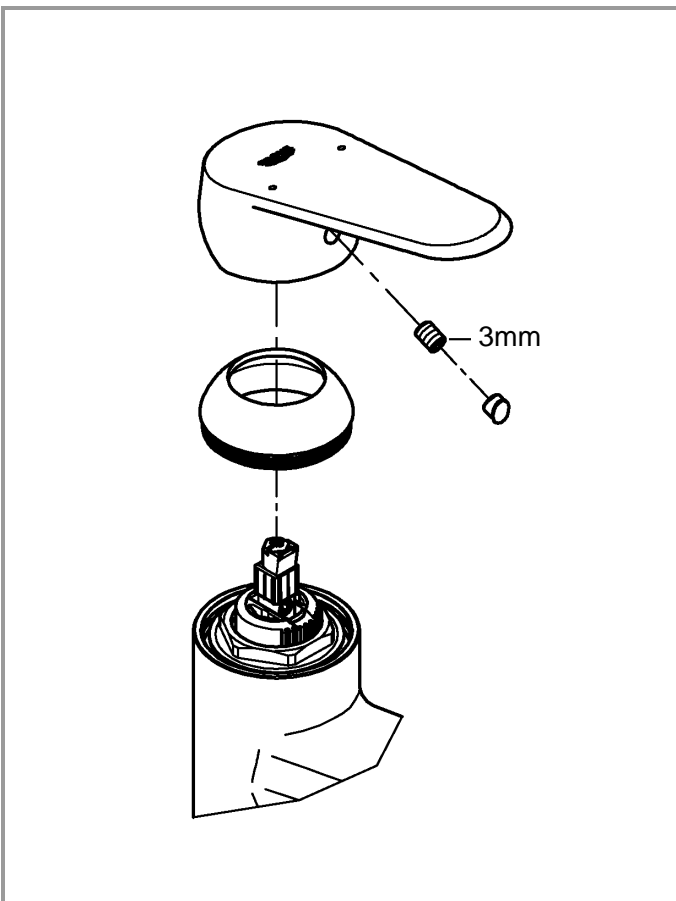

1

2

3

* =

*19 332	32mm
	

Pure Freude an Wasser

GROHE
WAVES

D