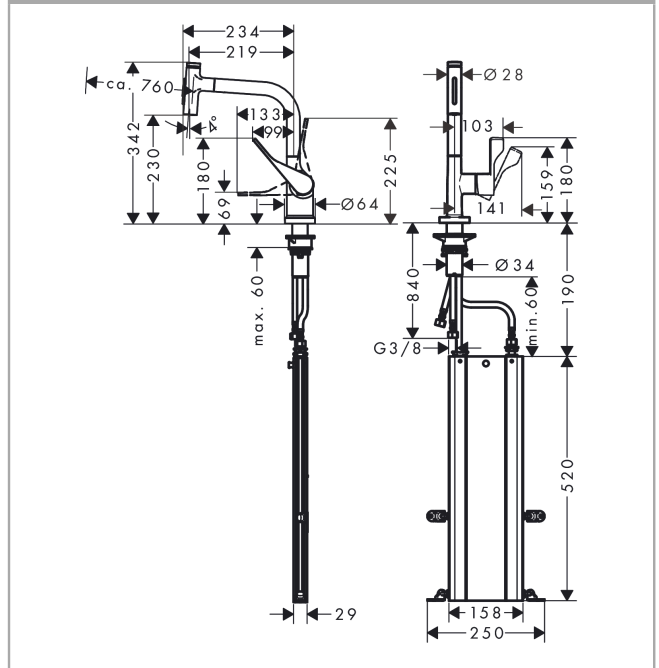

AXOR Citterio
Single lever kitchen mixer Select 230 2jet with pull-out spray and sBox
 Surfaces: **Chrome** Article Number: **39862000**

Description

product features

- consists of: single lever kitchen mixer, hose box
- ComfortZone 230
- I-spout
- swivel range adjustable in 2 steps to 110° or 150°
- laminar spray and shower spray
- lockable shower spray, spray returns through pressing spray diverter and spray returns automatically through handle closing
- Select button for a comfortable start/stop of the water flow
- MagFit magnetic shower support
- connection dimension: DN15
- maximum flow rate at 3 bar: 8 l/min
- ceramic cartridge
- connection type: G 3/8 connections
- integrated non-return valve
- suitable for continuous flow water heaters
- sBox for quiet, smooth and protected hose guidance in the cabinet, under the countertop, with extension length up to 76 cm
- P-IX 16915/IOO
- ACS 19 ACC LY 056, valide jusqu'au 01.05.2024
- Kiwa K6161_Mechanical Mixers EN817
- STA 1523
- Agréé Belgaqua

Technology

AXOR Citterio
Single lever kitchen mixer Select 230 2jet with pull-out spray and sBox
 Surfaces: **Chrome** Article Number: **39862000**

Product image

Scale drawing

Flowchart