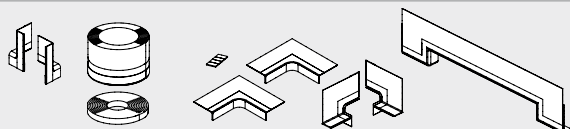

WATERPROOF

SEALING KIT FR FLEX

- Simple and safe – the one-stop sealing solution
- Easy to apply, with corner pieces that conform precisely to the geometry of the KALDEWEI shower surfaces
- The complete system solution for all-round reliable sealing of floor-level shower surfaces in almost any standard installation situations
- Systematic sealing with carefully selected components based on chemical formulations used in the construction industry

Sealing kit floor-level	Order no.	Dimensions m	EUR
<p>1 x sealing tape WDB 6,2 m 2 x wall corner piecen 4 x multifunctional corner pieces 1 x installation instructions</p> 	689720490000	6,2 m	
<p>Sealing kit floor-level pentagonal</p> <p>1 x sealing tape WDB 5,0 m 1 x wall corner piece 4 x multifunctional corner pieces 1 x installation instructions</p> 	689720500000	5,0 m	
<p>Sealing kit floor-level quadrant</p> <p>1 x sealing tape WDB 6,2 m 1 x wall corner piece 2 x multifunctional corner pieces 1 x installation instructions</p> 	689720510000	6,2 m	

SEALING KIT FLEX

- Simple and safe – the one-stop sealing solution
- The sealing kit FLEX is the universal solution for bathtubs and showers that are not being installed at floor level.
- Easy to apply, with corner pieces that conform precisely to the geometry of the KALDEWEI shower surfaces
- The pre-assembled sealing elements allow for wall-side sealing in corners and niches
- Systematic sealing with carefully selected components based on chemical formulations used in the construction industry

Sealing kit FLEX	Order no.	Dimensions m	EUR
<p>1 x sealing tape WDB 5,0 m 2 x wall corner piecen 1 x installation instructions</p> 	689720520000	5,0 m	

XETIS SEALING SYSTEM XDS

Included in installation sets 1, 2 or 3 (see page 301).
(not sold separately)