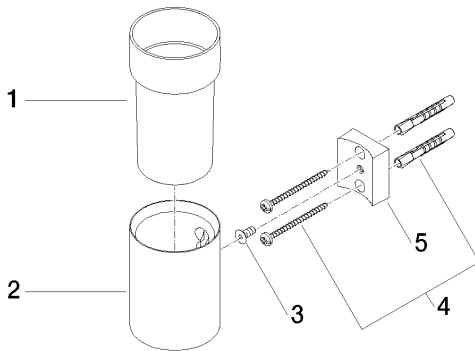

Washbasin - Meta.02

Tumbler holder wall model - polished chrome

Article number: 83 400 979-00

- crystal glass, transparent
- width 60mm
- height 120 mm
- 110 mm projection

polished chrome

Dimensional drawing

All details in mm / inch = mm x 0.0394

Washbasin - Meta.02

Tumbler holder wall model - polished chrome

Article number: 83 400 979-00

Other finish variants

platinum matt

83 400 979-06

Other finishes on request (x-tra Service)

Recommended miscellaneous

08 90 00 008 84

Crystal tumbler transparent -

Washbasin - Meta.02

Tumbler holder wall model - polished chrome

Article number: 83 400 979-00

Spare parts list

No.	Item Number	Name	Quantity used
1	08 90 00 008 84	Crystal tumbler transparent -	1
2	08 17 97 569-00	Holder - polished chrome	1
3	09 30 30 117 90	Mounting -	1
4	05 30 31 025 00 90	Mounting -	1
5	08 10 10 530-00	Holder - polished chrome	1