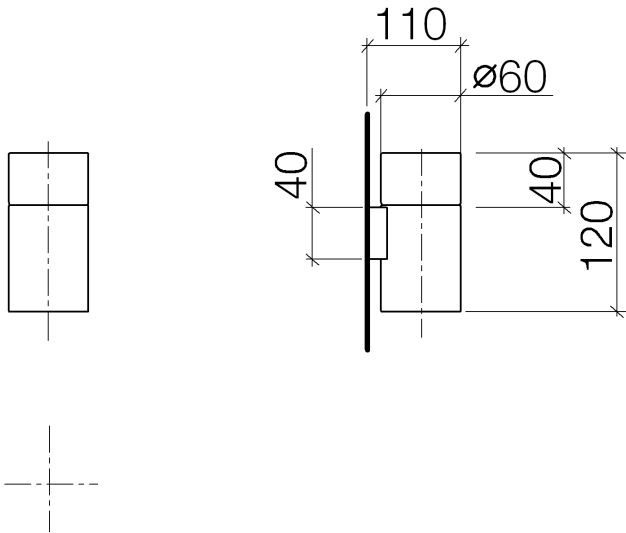

Washbasin - Meta.02

Tumbler holder wall model - polished chrome

Article number: 83 400 979-00

- crystal glass, transparent
- width 60mm
- height 120 mm
- 110 mm projection

polished chrome

Dimensional drawing

All details in mm / inch = mm x 0.0394

Washbasin - Meta.02

Tumbler holder wall model - polished chrome

Article number: 83 400 979-00

Other finish variants

platinum matt

83 400 979-06

Other finishes on request (x-tra Service)

Recommended miscellaneous

08 90 00 008 84

Crystal tumbler transparent -

Washbasin - Meta.02

Tumbler holder wall model - polished chrome

Article number: 83 400 979-00

Spare parts list

No.	Item Number	Name	Quantity used
1	08 90 00 008 84	Crystal tumbler transparent -	1
2	08 17 97 569-00	Holder - polished chrome	1
3	09 30 30 117 90	Mounting -	1
4	05 30 31 025 00 90	Mounting -	1
5	08 10 10 530-00	Holder - polished chrome	1