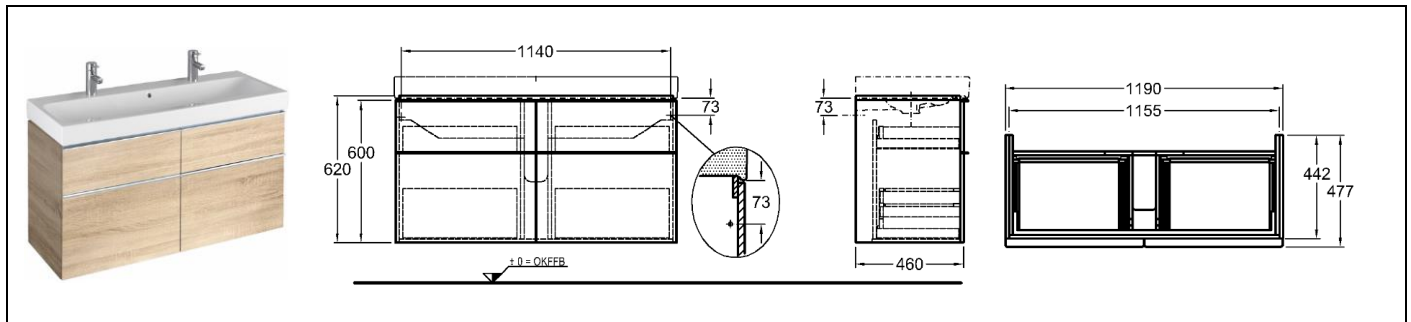

KERAMAG

Geberit Group

Model:	iCon Vanity unit 1190 x 620 x 477 mm, oak nature, wooden structure
Model No.	841422

**Vanity unit for double washbasin
with two filling trays two drawers
Moisture-resistant**

Brand: KERAMAG
Model: iCon
Model no.: 841422
Dimensions: Height: 620 mm
Width: 1190 mm
Depth: 477 mm

Material Front: High-compression triple-layered chipboard
Base unit material: High-compression triple-layered chipboard
Colour (F/B): Wood structure natural oak
Surface (F/B): Melamine resin décor
Handle: Handle chrome-plated