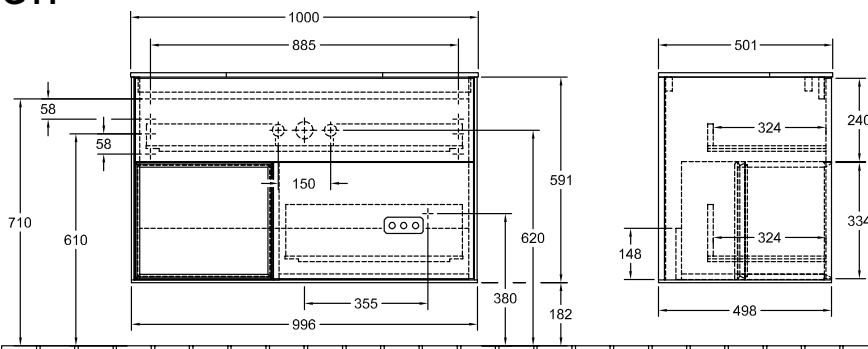

TECHNICAL DRAWINGS

G11