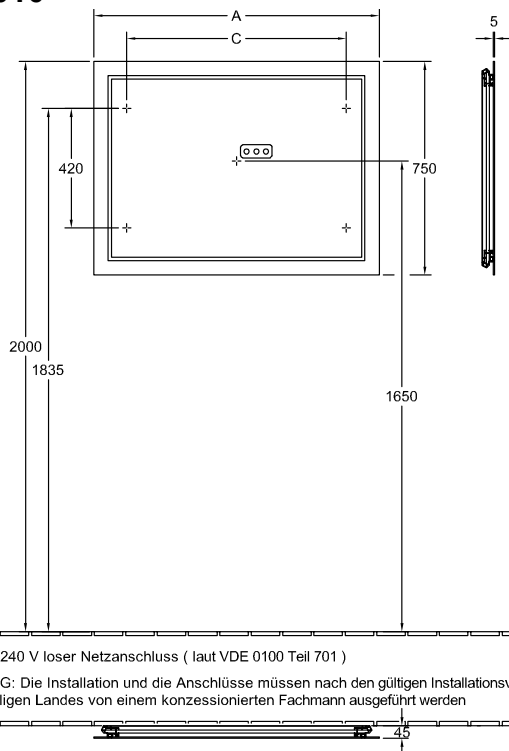

MIRROR FINION

PRODUCT INFORMATION

1. POSITION

| | |
|---------------------|---|
| Model | F60010 |
| Collection | Finion |
| PROJECTS |  PREMIUM |
| Width | 1000 mm |
| Height | 750 mm |
| Depth | 45 mm |
| Weight | 13 kg |
| description | fastening set included LED lighting 1x LED / 47,7W A-A++ 2700 K (neutral white) bis 6480 K (daylight white) |
| Specification texts | Finion; Mirror; Size: 1000 x 750 x 45 mm; fastening set included; LED lighting; 1x LED / 47,7W; A-A++; 2700 K (neutral white) bis 6480 K (daylight white) |

COLOURS

F6001000 4051202654139

TECHNICAL DRAWINGS

F60010

| | A | C |
|------------|------|------|
| F600 60 00 | 600 | 370 |
| G600 60 00 | 600 | 370 |
| G610 60 00 | 600 | 370 |
| F600 80 00 | 800 | 570 |
| G600 80 00 | 800 | 570 |
| G610 80 00 | 800 | 570 |
| F600 10 00 | 1000 | 770 |
| G600 10 00 | 1000 | 770 |
| G610 10 00 | 1000 | 770 |
| F600 12 00 | 1200 | 970 |
| G600 12 00 | 1200 | 970 |
| G610 12 00 | 1200 | 970 |
| F600 16 00 | 1600 | 1370 |
| G600 16 00 | 1600 | 1370 |
| G610 16 00 | 1600 | 1370 |