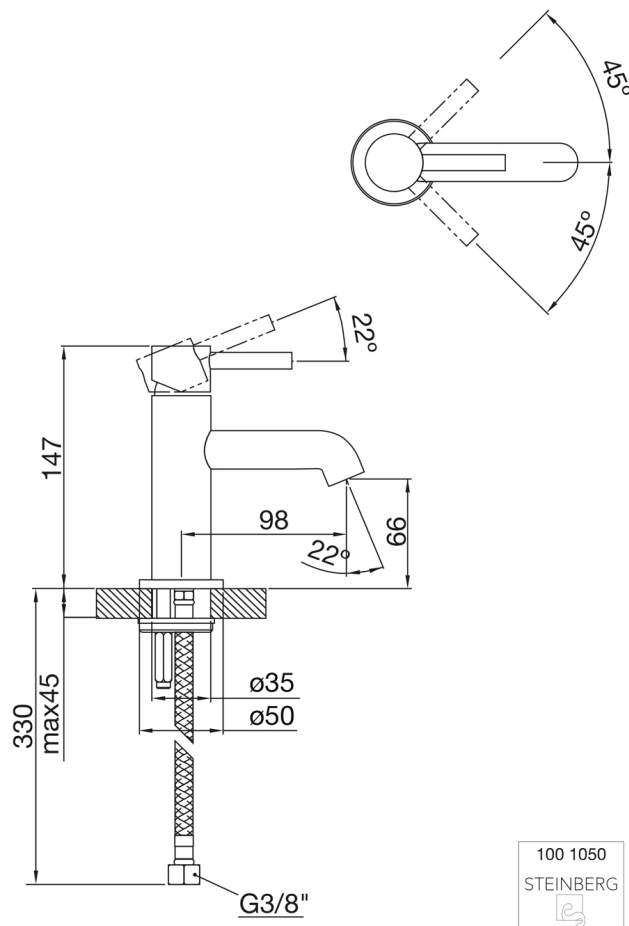

**100 1050 Single lever basin mixer without pop up waste**  
projection 98 mm, with ceramic cartridge, with flexible hoses 3/8", chrome

PRODUCT IMAGE

**100 1050 Single lever basin mixer without pop up waste**  
 projection 98 mm, with ceramic cartridge, with flexible hoses 3/8", chrome

TECHNICAL DRAWING

**100 1050 Single lever basin mixer without pop up waste**  
 projection 98 mm, with ceramic cartridge, with flexible hoses 3/8", chrome

EXPLODED VIEW

PartNo	DE	EN	
1	099 1051	Keramik-Kartusche Ø 25mm (Kerox)	ceramic cartridge Ø 25mm (Kerox)
2	099 9810	Befestigungsset, 1 Gewindestift M8, ohne Fußrosette	fixing set, 1 free rod M8, without base rosette
3	099 9150	Luftsprudler innenliegend komplett mit verchromter Hülse	aerator with chrome finished sleeve inside
4	099 9924	EHM-Armaturenhebel Serie 100 zu 100 1050	lever for single lever mixer series 100 for 100 1050
5		Madenschraube zum Armaturenhebel	hexagon screw for lever
6	099 4107	Chromkämpchen	chrom cap of single lever mixer handle
7	099 9200	Flexschlauch Ü 3/8" x M10, Länge 360mm (Paar)	flexible hose Ü 3/8" x M10, length 360mm (pair)
			100 1050
			11.03.2014
			STEINBERG
			