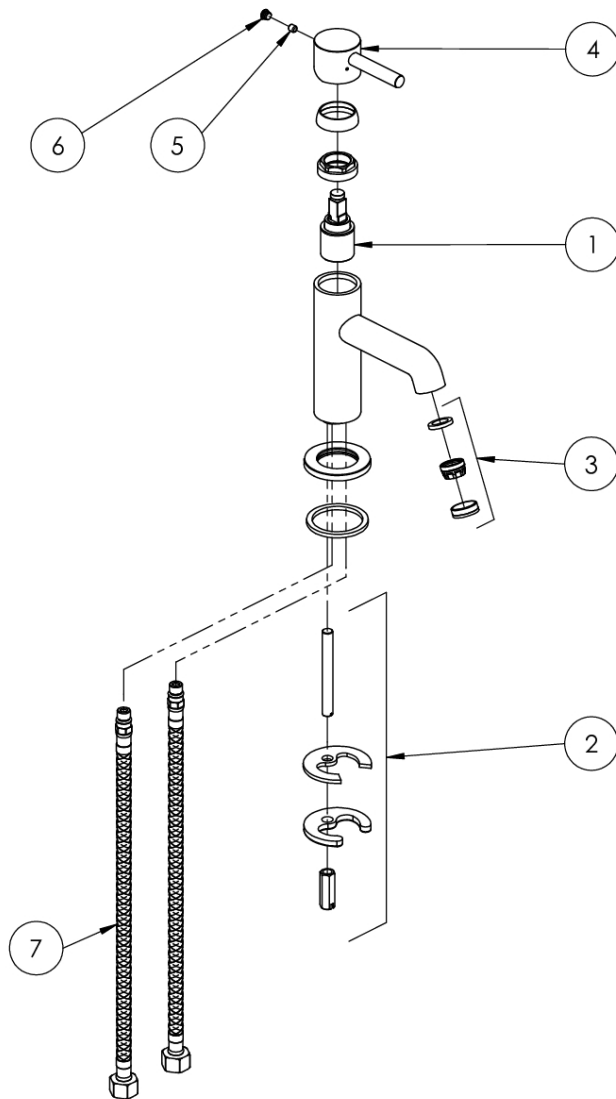

**100 1050 Single lever basin mixer without pop up waste**  
projection 98 mm, with ceramic cartridge, with flexible hoses 3/8", chrome

PRODUCT IMAGE

**100 1050 Single lever basin mixer without pop up waste**  
 projection 98 mm, with ceramic cartridge, with flexible hoses 3/8", chrome

TECHNICAL DRAWING

**100 1050 Single lever basin mixer without pop up waste**  
 projection 98 mm, with ceramic cartridge, with flexible hoses 3/8", chrome

EXPLODED VIEW

PartNo	DE	EN	
1	099 1051	Keramik-Kartusche Ø 25mm (Kerox)	ceramic cartridge Ø 25mm (Kerox)
2	099 9810	Befestigungsset, 1 Gewindestift M8, ohne Fußrosette	fixing set, 1 free rod M8, without base rosette
3	099 9150	Luftsprudler innenliegend komplett mit verchromter Hülse	aerator with chrome finished sleeve inside
4	099 9924	EHM-Armaturenhebel Serie 100 zu 100 1050	lever for single lever mixer series 100 for 100 1050
5		Madenschraube zum Armaturenhebel	hexagon screw for lever
6	099 4107	Chromkämpchen	chrom cap of single lever mixer handle
7	099 9200	Flexschlauch Ü 3/8" x M10, Länge 360mm (Paar)	flexible hose Ü 3/8" x M10, length 360mm (pair)
			100 1050
			11.03.2014
			STEINBERG
			