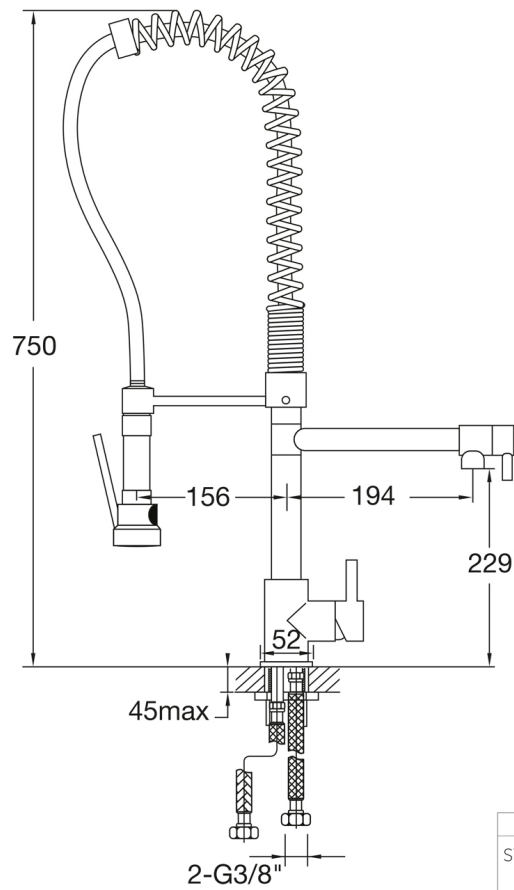

100 1480 Single lever sink mixer

with ceramic cartridge, with hand spray,
projection 156 mm, with swivel spout, with flexible hoses 3/8", chrome

PRODUCT IMAGE

100 1480 Single lever sink mixer

with ceramic cartridge, with hand spray,
projection 156 mm, with swivel spout, with flexible hoses 3/8", chrome

TECHNICAL DRAWING

100 1480
STEINBERG