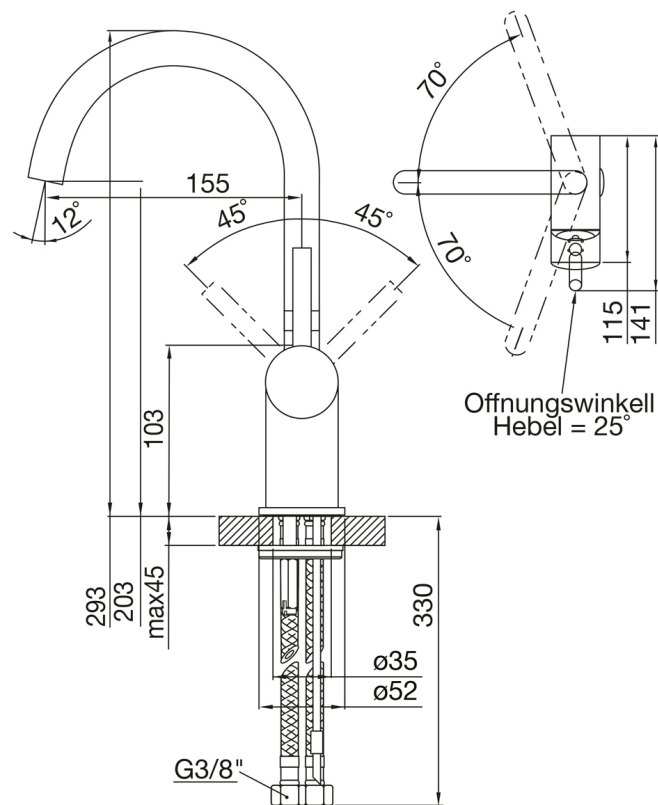

**100 1510 Single lever basin mixer without pop up waste**

swivel spout, projectin 155 mm, with ceramic cartridge, with flexible hoses 3/8", chrome

PRODUCT IMAGE

100 1510 Single lever basin mixer without pop up waste

swivel spout, projectin 155 mm, with ceramic cartridge, with flexible hoses 3/8", chrome

TECHNICAL DRAWING

100 1510  
STEINBERG

**100 1510 Single lever basin mixer without pop up waste**

swivel spout, projectin 155 mm, with ceramic cartridge, with flexible hoses 3/8", chrome

EXPLODED VIEW

PartNo	DE	EN
1	099 9810 Befestigungsset, 1 Gewindestift M8, ohne Fußroschette	fixing set, 1 tree rod M8, without base rosette
2	099 9870 Fuß-Rosette Ø 52mm	foot rosette Ø 52mm
3	099 9110 Luftsprudler innenlegend mit Montageschlüssel	aerator with mounting key
4	099 9819 1 Keramik-Kartusche Ø 35mm (Kerax)	ceramic cartridge Ø 35mm (Kerax)
5	099 8010 Überwurfmutter Kartuschenebefestigung 35mm	hexagonnut to fix cartridge 35mm
6	099 8011 Kugelkappe, chrom	chrome sleeve for hexagonnut
7	099 9912 EHM-Armaturenhebel komplett mit Logo	lever for single lever mixer complete with logo
8	099 1124 Madenschraube zum Armaturenhebel	hexagon screw for lever
9	099 4107 Chromkämpfchen	chrom cap of single lever mixer handle
10	099 9722 Rohr- Schwenkauslauf mit innenliegendem Luftsprudler	swivel spout with aerator inside
11	099 9200 Flexschlauch Ø 3/8" x M10, Länge 360mm (Paar)	flexible hose Ø 3/8" x M10, length 360mm (pair)