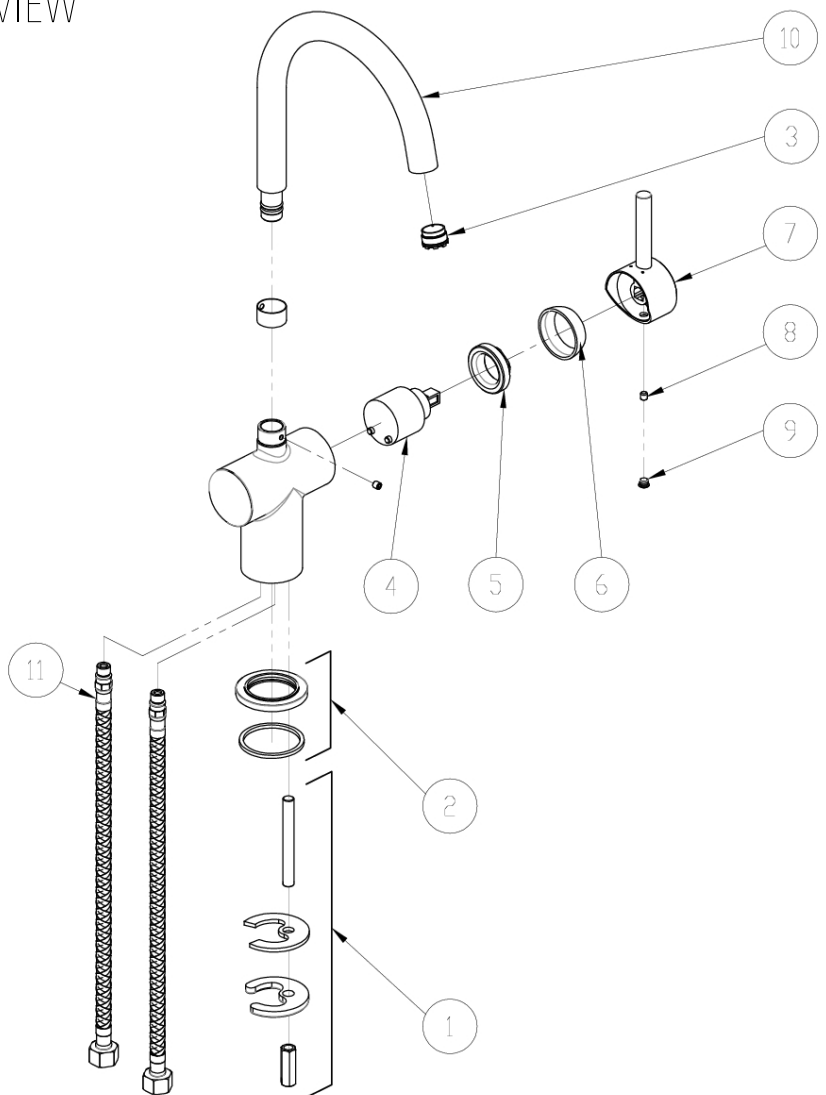

**100 1510 Single lever basin mixer without pop up waste**

swivel spout, projectin 155 mm, with ceramic cartridge, with flexible hoses 3/8", chrome

PRODUCT IMAGE

100 1510 Single lever basin mixer without pop up waste

swivel spout, projectin 155 mm, with ceramic cartridge, with flexible hoses 3/8", chrome

TECHNICAL DRAWING

100 1510  
STEINBERG

**100 1510 Single lever basin mixer without pop up waste**

swivel spout, projectin 155 mm, with ceramic cartridge, with flexible hoses 3/8", chrome

EXPLODED VIEW

PartNo	DE	EN
1	099 9810 Befestigungsset, 1 Gewindestift M8, ohne Fußroschette	fixing set, 1 tree rod M8, without base rosette
2	099 9870 Fuß-Rosette Ø 52mm	foot rosette Ø 52mm
3	099 9110 Luftsprudler innenlegend mit Montageschlüssel	aerator with mounting key
4	099 9819 1 Keramik-Kartusche Ø 35mm (Kerax)	ceramic cartridge Ø 35mm (Kerax)
5	099 8010 Überwurfmutter Kartuschenebefestigung 35mm	hexagonnut to fix cartridge 35mm
6	099 8011 Kugelkappe, chrom	chrome sleeve for hexagonnut
7	099 9912 EHM-Armaturenhebel komplett mit Logo	lever for single lever mixer complete with logo
8	099 1124 Madenschraube zum Armaturenhebel	hexagon screw for lever
9	099 4107 Chromkämpfchen	chrom cap of single lever mixer handle
10	099 9722 Rohr- Schwenkauslauf mit innenliegendem Luftsprudler	swivel spout with aerator inside
11	099 9200 Flexschlauch Ø 3/8" x M10, Länge 360mm (Paar)	flexible hose Ø 3/8" x M10, length 360mm (pair)