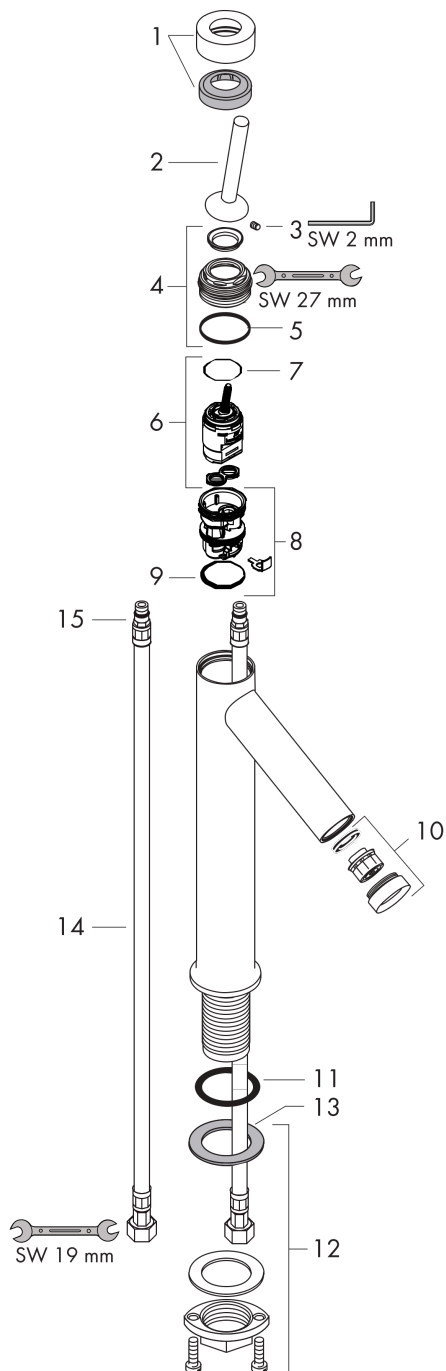

AXOR Starck
Single lever basin mixer 250 with pin handle for wash bowls with waste set
 Surfaces: **Chrome** Article Number: **10129000**

product features

- consists of: single lever basin mixer, waste set
- ComfortZone 250
- projection: 112 mm
- spout height: 250 mm
- spray type: normal spray
- maximum flow rate at 3 bar: 5 l/min
- joystick ceramic cartridge
- suitable for continuous flow water heaters
- non-closing waste set
- connection type: G 3/8 connections
- connection dimension: DN15

Technology

Certificates

Product image

Scale drawing

AXOR Starck
Single lever basin mixer 250 with pin handle for wash bowls with waste set
Surfaces: **Chrome** Article Number: **10129000**

Flowchart

AXOR Starck
Single lever basin mixer 250 with pin handle for wash bowls with waste set
Surfaces: **Chrome** Article Number: **10129000**

Exploded Drawing

Year of production: >08/12

AXOR Starck
Single lever basin mixer 250 with pin handle for wash bowls with waste set
 Surfaces: **Chrome** Article Number: **10129000**

Spare part list

Year of production: >08/12

Pos.		Article Number	Price	PU
1	flange	97155000	€ 35,94	1
2	handle	10092000	€ 70,57	1
3	hollow set screw M4x6	97767000	€ 3,21	1
4	nut	97157000	€ 18,33	1
5	O-Ring 30x2	98186000	€ 3,21	1
6	cartridge, assy	96339000	€ 70,57	1
7	O-ring 21,95x1,78	95169000	€ 3,21	1
8	adapter for cartridge	95289000	€ 22,37	1
10	aerator M24x1 (5 l/min)	95379000	€ 35,94	1
11	O-ring 34x4	98155000	€ 3,21	1
9	O-ring 26x2	98147000	€ 3,21	1
12	fixing set (Ø 32)	13961000	€ 22,37	1
13	lever collar	97548000	€ 3,21	1
14	connection hose 900 mm M8x0,75 G3/8	96316000	€ 35,94	1
15	O-ring 7x1,5	98422000	€ 3,21	1
a	waste	50001000	-	1
b	fixation extension 35 mm	13898000	€ 70,57	1
c	service tool for disassembling the handle	92124000	€ 124,95	1