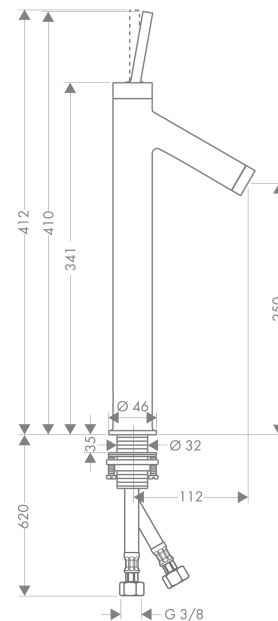

AXOR Starck
Single lever basin mixer 250 with pin handle for wash bowls with waste set
 Surfaces: **Chrome** Article Number: **10129000**

product features

- consists of: single lever basin mixer, waste set
- ComfortZone 250
- projection: 112 mm
- spout height: 250 mm
- spray type: normal spray
- maximum flow rate at 3 bar: 5 l/min
- joystick ceramic cartridge
- suitable for continuous flow water heaters
- non-closing waste set
- connection type: G 3/8 connections
- connection dimension: DN15

Technology

Certificates

Product image

Scale drawing

AXOR Starck
Single lever basin mixer 250 with pin handle for wash bowls with waste set
Surfaces: **Chrome** Article Number: **10129000**

Flowchart

AXOR Starck
Single lever basin mixer 250 with pin handle for wash bowls with waste set
Surfaces: **Chrome** Article Number: **10129000**

Exploded Drawing

Year of production: >08/12

AXOR Starck
Single lever basin mixer 250 with pin handle for wash bowls with waste set
 Surfaces: **Chrome** Article Number: **10129000**

Spare part list

Year of production: >08/12

Pos.		Article Number	Price	PU
1	flange	97155000	€ 35,94	1
2	handle	10092000	€ 70,57	1
3	hollow set screw M4x6	97767000	€ 3,21	1
4	nut	97157000	€ 18,33	1
5	O-Ring 30x2	98186000	€ 3,21	1
6	cartridge, assy	96339000	€ 70,57	1
7	O-ring 21,95x1,78	95169000	€ 3,21	1
8	adapter for cartridge	95289000	€ 22,37	1
10	aerator M24x1 (5 l/min)	95379000	€ 35,94	1
11	O-ring 34x4	98155000	€ 3,21	1
9	O-ring 26x2	98147000	€ 3,21	1
12	fixing set (Ø 32)	13961000	€ 22,37	1
13	lever collar	97548000	€ 3,21	1
14	connection hose 900 mm M8x0,75 G3/8	96316000	€ 35,94	1
15	O-ring 7x1,5	98422000	€ 3,21	1
a	waste	50001000	-	1
b	fixation extension 35 mm	13898000	€ 70,57	1
c	service tool for disassembling the handle	92124000	€ 124,95	1