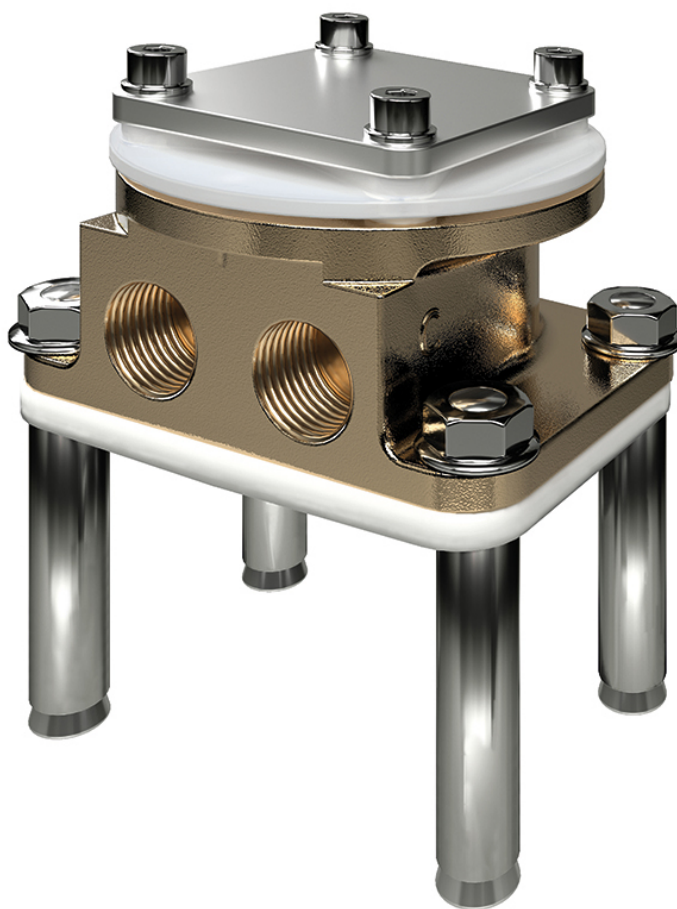

020 1162 Concealed set 1/2"

for all free standing bath mixers (one pedestal)
horizontal adjustment possible,
with pressure plug (mixer order separately)

PRODUCT IMAGE

020 1162 Concealed set 1/2"

for all free standing bath mixers (one pedestal)
horizontal adjustment possible,
with pressure plug (mixer order separately)

TECHNICAL DRAWING